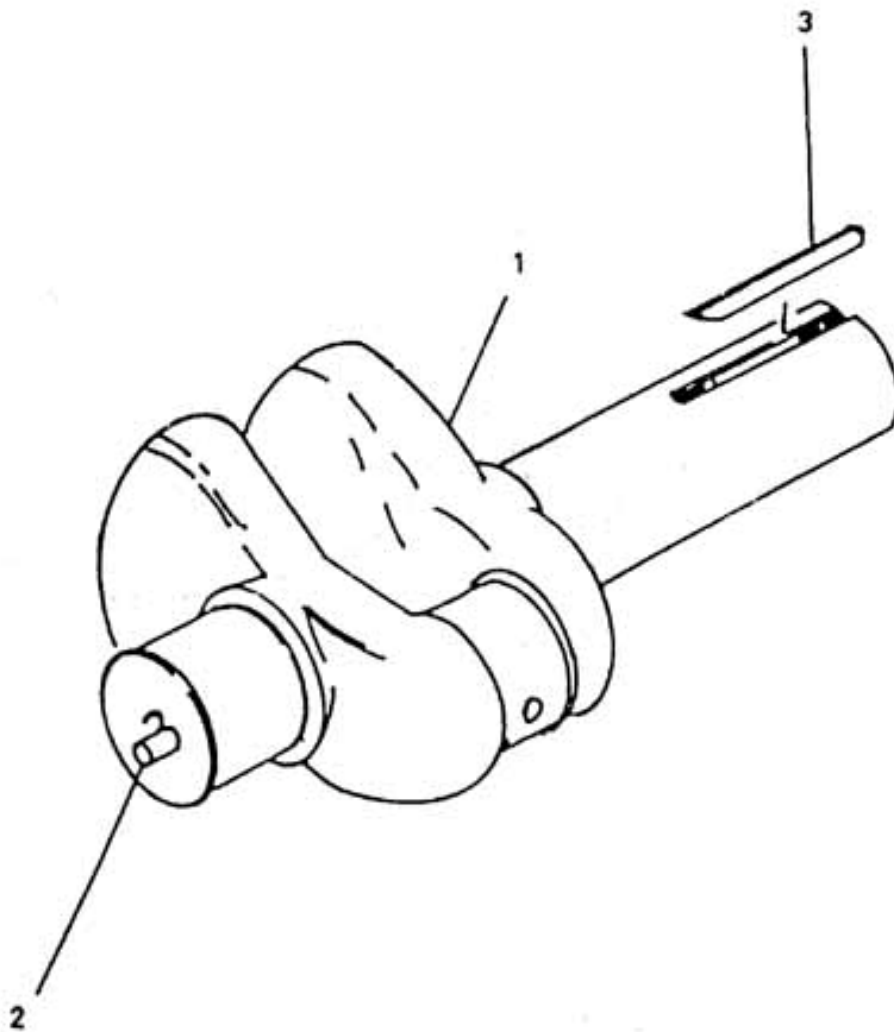

## 8. ASSEMBLY CRANKSHAFT - MODEL 9.5 x 5 NL

All manufacturer's names, numbers, photos, product description and/or part numbers are used for reference purposes only & it is not implied that any part listed is the product of these manufacturers. Since Approvement are made from time to time, the illustration and specifications are subject to change without notice.

## 8. ASSEMBLY CRANKSHAFT - MODEL 9.5 x 5 NL

No.	Description	Ref Part No.	QTY
1	Crank Shaft	30559629	1
2	Pin Dowel Crankshaft	70408240	1
3	Key 5/8" X 5/8" X 3-3/4"	95453197	1
-	Cap Closr. Crank Shaft	94487543	1