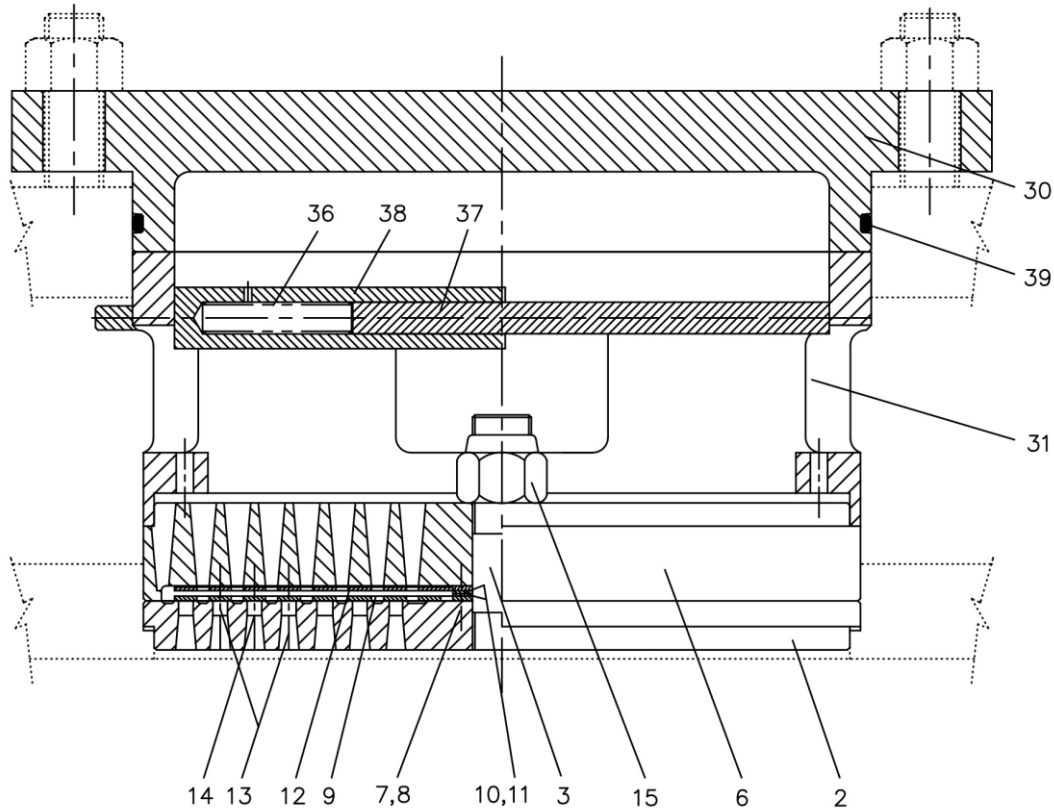

70469838 - VALVE DISCHARGE W/ CAGE COVER

No.	Description	Ref Part No.	QTY
-	VALVE DISCHARGE W/ CAGE COVER	70469838	-
-	- VALVE DISCHARGE 268K	17271669	1
9	-- PLATE VALVE 268K	17268723	1
12	-- PLATE DAMPING 268KG	17268731	1
-	-- ASSEMBLY SEAT DISCHARGE 26K	17268780	1
2	--- SEAT DISCHARGE 268K	17271677	1
3	--- BOLT CENTER 1414	17271685	1
-	--- BOLT LOCK	33055138	1
-	-- ASSEMBLY GUARD DISCHARGE 268KG	17268798	1
6	--- GUARD DISCHARGE 268K	17271693	1
7	--- PIN LOCATING	17271701	1
8	--- PIN LOCATING	37054608	1
14	-- SPRING DAMPING	17268822	4
10	-- WASHER LIFT	17271719	1
11	-- WASHER LIFT	17271727	1
15	-- LOCKNUT 1414	17271735	1
13	-- SPRING	33427006	16
30	- COVER	17271743	1

70469838 - VALVE DISCHARGE W/ CAGE COVER

No.	Description	Ref Part No.	QTY
31	- CAGE	17271750	1
36	- SPRING	17271768	1
37	- HANDLE SLIDE	17271776	1
38	- HANDLE GUIDE	17271784	1
39	- O-RING	17271792	1

All manufacturer's names, numbers, photos, product description and/or part numbers are used for reference purposes only & it is not implied that any part listed is the product of these manufacturers. Since Improvement are made from time to time, the illustration and specifications are subject to change without notice.