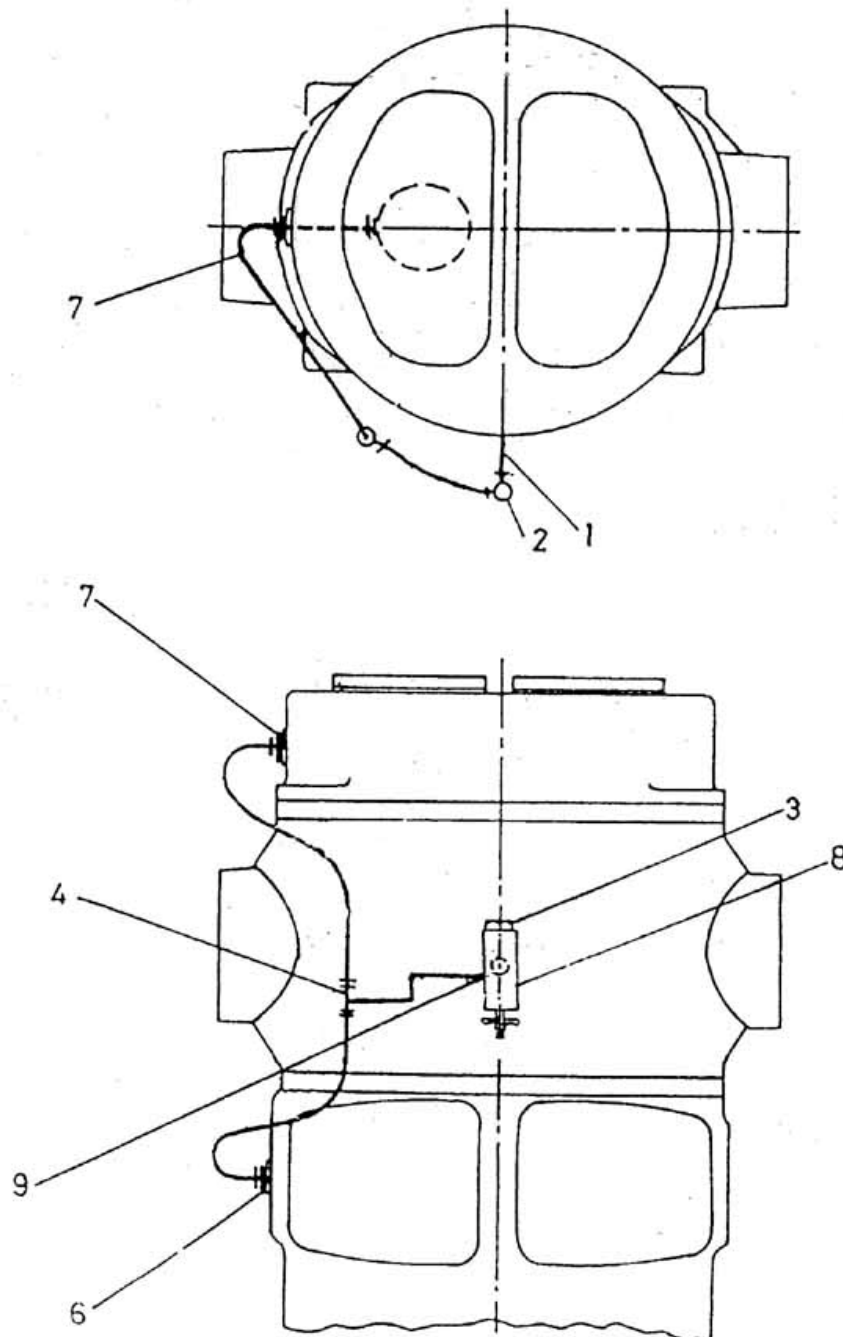

27. ASSEMBLY UNLOADER PIPING - MODEL 9.5 x 7 NL

All manufacturer's names, numbers, photos, product description and/or part numbers are used for reference purposes only & it is not implied that any part listed is the product of these manufacturers. Since Approvement are made from time to time, the illustration and specifications are subject to change without notice.

27. ASSEMBLY UNLOADER PIPING - MODEL 9.5 x 7 NL

No.	Description	Ref Part No.	QTY
1	Stud Valve Aux	30762678	1
2	Tee Reducing 1/2" X 1/2" X 3/8"	97057848	1
3	Reducer Bushing 1/2" X 1/4"	95002044	1
4	Tee Union 3/8" X 3/8" X 3/8"	70316609	1
5	Connector Male 3/8" X 1/8"	70316641	2
6	Fitting Tank	70409198	2
7	Tube	70220355	10
8	Valve Auxiliary	37151115	1
9	Plug Pipe Sq. Head 1/2"	95033619	1
10	Elbow Male 3/8" X 1/8"	70316625	1