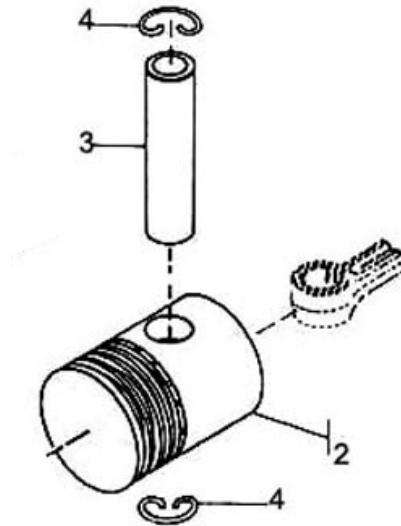

30215222 - PISTON COMPLETE

No.	Description	Ref Part No.	QTY
6-2	Piston Complete	30215222	-
6-3	- Pin piston	30288427	1
6-4	- Ring lock	30288450	2