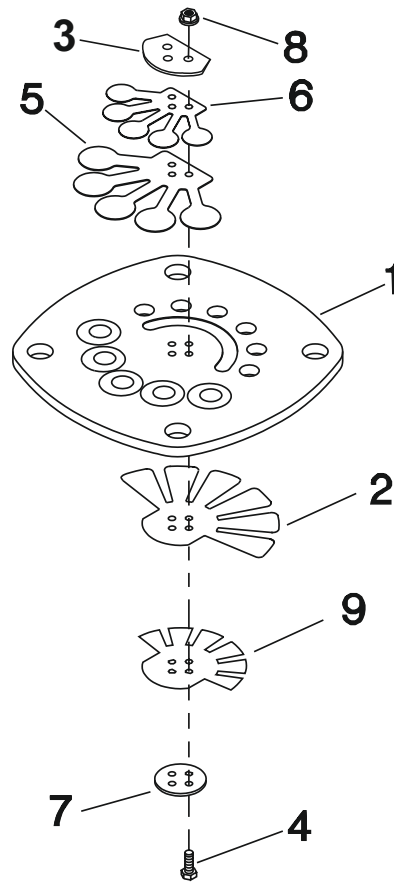

32293904 - ASSEMBLY HP 2.75" VALVE PLATE

No.	Description	Ref Part No.	QTY
-	Assembly High Pressure (2.75") Valve Plate	32293904	-
4-1	- Plate, High Pressure Valve	32294266	1
4-2	- Valve, High Pressure Intake Finger	32294282	1
4-3	- Retainer, High Pressure Discharge Valve	32294316	1
4-4	- Screw, M3 X 16 Hex Head	97511042	3
4-5	- Valve, High Pressure Discharge	32294290	1
4-6	- Damper, High Pressure Discharge Valve	32294357	1
4-7	- Retainer, High Pressure Intake Valve	32294308	1
4-8	- Nut, M3 Hex with Lockwasher	97511059	3
4-9	- Damper, Valve	32295826	1