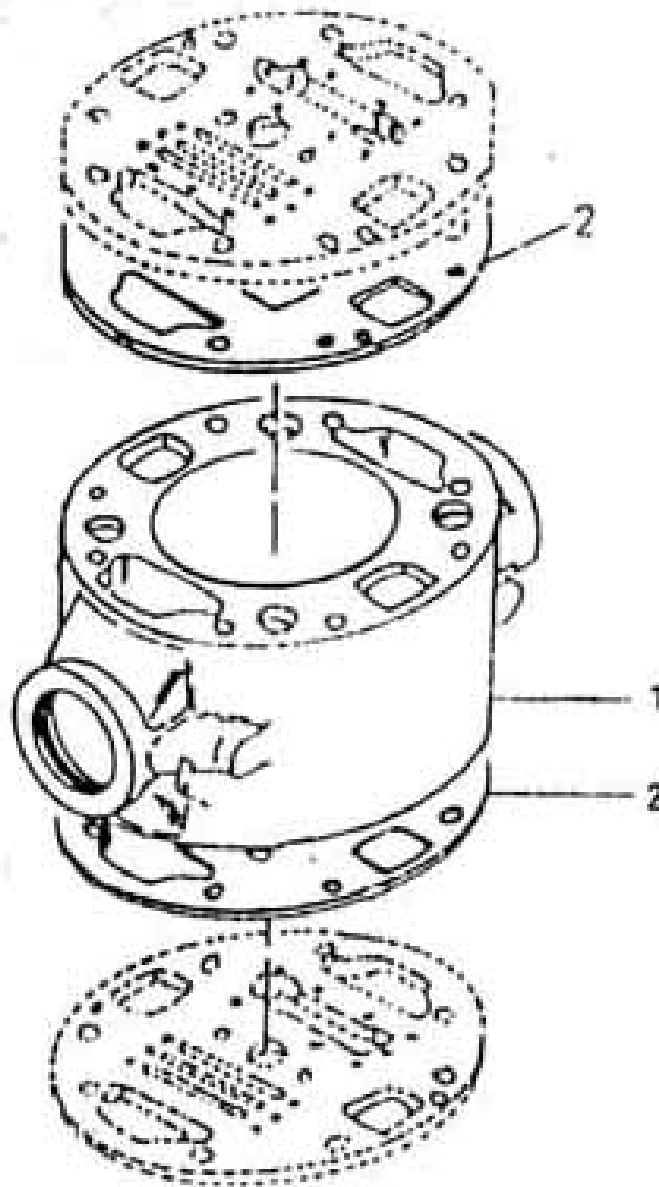

### 13. ASSEMBLY CYLINDER - MODEL 8 x 5 LUB

All manufacturer's names, numbers, photos, product description and/or part numbers are used for reference purposes only & it is not implied that any part listed is the product of these manufacturers. Since Approvement are made from time to time, the illustration and specifications are subject to change without notice.

### 13. ASSEMBLY CYLINDER - MODEL 8 x 5 LUB

No.	Description	Ref Part No.	QTY
–	Assembly Cylinder	70232988	–
1	– Cylinder	30559942	1
2	– Gasket Cylinder	39541990	2