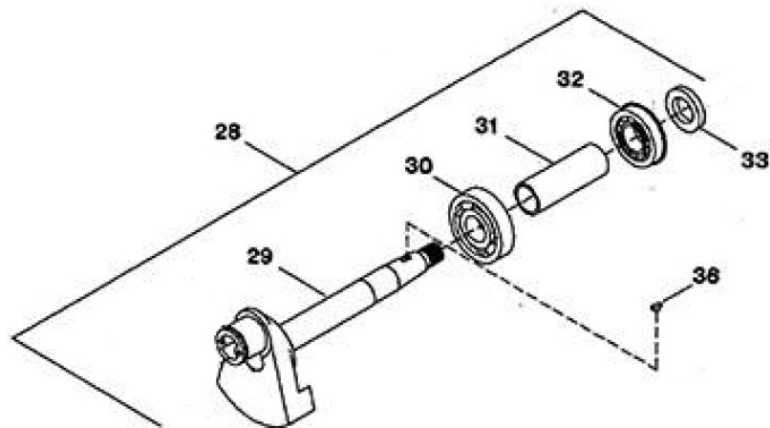

## 3222671 - ASSEMBLY CRANKSHAFT

No.	Description	Ref Part No.	QTY
<b>1-28</b>	<b>Assembly, Crankshaft</b>	<b>32222671</b>	<b>-</b>
1-29	- Assembly, Disc & Shaft	NSS	1
1-30	- Bearing, Ball	95214342	1
1-31	- Spacer, Crankshaft/Bearing	37127933	1
1-32	- Bearing, Ball - W/Snap Ring	95213948	1
1-33	- Ring, Bearing Retainer	30217012	1
1-36	- Key, Woodruff	32226144	1