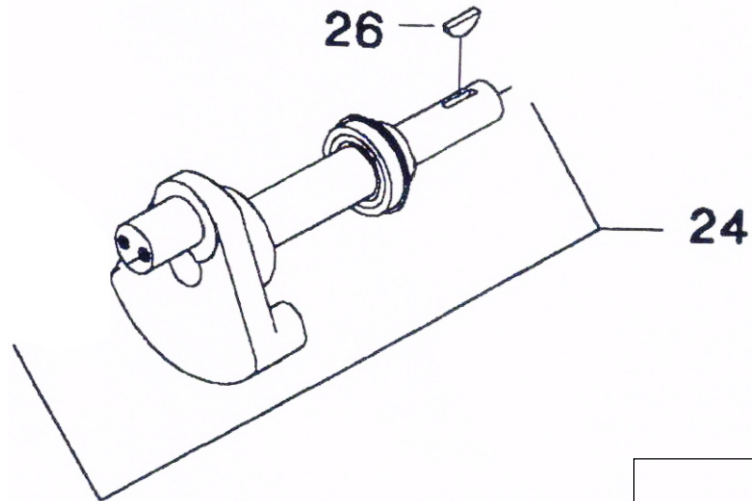

32146052 - CRANKSHAFT COMPLETE

No.	Description	Ref Part No.	QTY
1-24	Crankshaft Complete	32146052	-
1-26	- Key, Woodruff	95433173	1