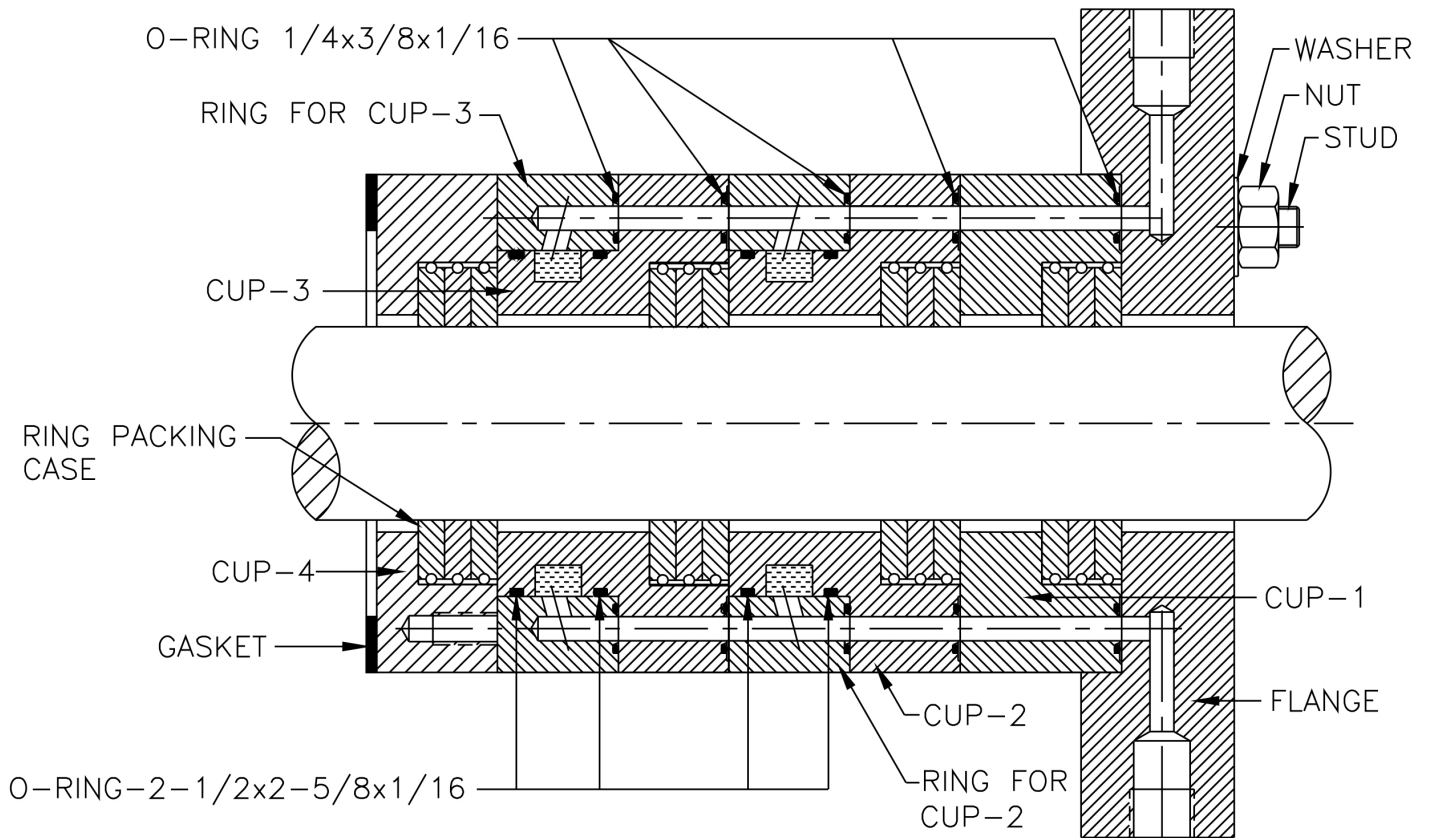

**10 - ASSEMBLY PACKING CASE - IR - MODEL -
4 x 5 ESV NL**

FIGURE 2

10 - ASSEMBLY PACKING CASE - IR - MODEL - 4 x 5 ESV NL

Sr.No	Description	Ref Part Nos	Qty
-	. ASSEMBLY PKG & RINGS 5X7, 7X7	42428060	-
-	. . PACKING CASE WATER COOLED 4 CUPS	42431791	-
-	. . . FLANGE PACKING CASE,1.5 PISTON ROD	70332242	1
-	. . . CUP -2 OR 3 FOR PACKING CASE	70332176	1
-	. . . CUP PACKING (CUP-1)	70332218	1
-	. . . RING FOR CUP - 2	70332200	1
-	. . . CUP -2 OR 3 FOR PACKING CASE	70332176	1
-	. . . RING FOR CUP - 3	70332184	1
-	. . . CUP PACKING (CUP-4)	70332168	1
-	. . . O-RING 1/4 X 3/8 X 1/16	95022802	10
-	. . . O-RING 2-1/2 X 2-5/8 X 42370	95024139	4
-	. . . STUD PACKING CASE 1/4 X 6-5/8	70333836	2
-	. . . NUT HEX 1/4 UNC -16A4C1	95077681	2
-	. . . WASHER LOCK 1/4	95081873	2
-	. . GASKET PACKING CASE	30586127	1
-	. . RING PACKING SET PHE-7 NL	39321245IM	4
-	. . PLUG PIPE SQ.HD.3/4"NPT CS BLACK	95002143	1
-	. . REDUCER BUSHING 3/4" X 1/4" NPT	95002085	1