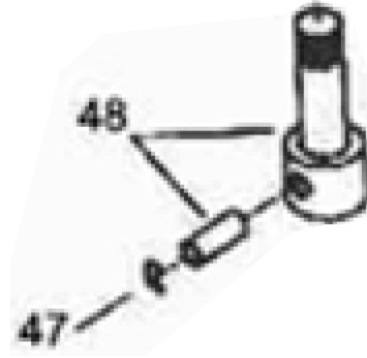

## 32054538 - PISTON PIN ASSEMBLY 3"

No.	Description	Ref Part No.	QTY
2-48	Piston Pin Assembly 3"	32054538	-
2-47	- Ring Lock	30288450	2