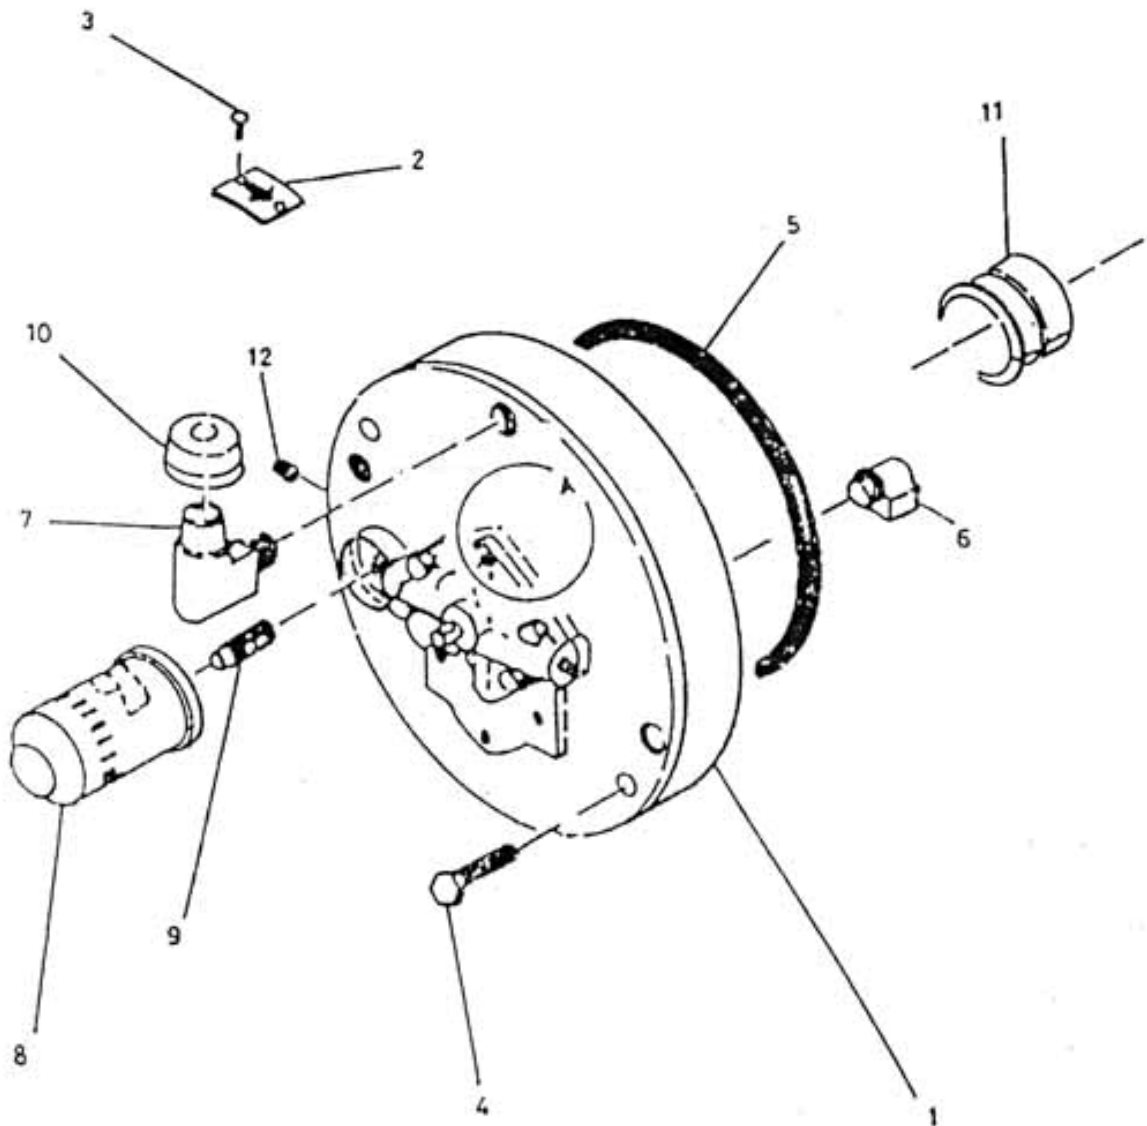

4. HOUSING MAIN BEARING & OIL PUMP - MODEL 9 x 7 NL

All manufacturer's names, numbers, photos, product description and/or part numbers are used for reference purposes only & it is not implied that any part listed is the product of these manufacturers. Since Approvement are made from time to time, the illustration and specifications are subject to change without notice.

4. HOUSING MAIN BEARING & OIL PUMP - MODEL 9 x 7 NL

No.	Description	Ref Part No.	QTY
1	Housing Main Bearing	42168690	1
2	Plate Rotation	39516646	1
3	Screw Machine 0.114" X0.25"	39175070	2
4	Screw Cap Hex Head 3/4" X 4"	95104709	2
5	O' Ring 14" X 14-1/2" X 1/4"	95018370	1
6	Elbow Male 5/8"	94425162	1
7	Breather Elbow	39314323	1
8	Filter Oil	30472161	1
9	Adaptor Oil Filter	30179220	1
10	Cap Breather	30557888	1
11	Bush Main Bearing Housing 7"	30557565	2
12	Plug Co. Sunk 3/8"	95101705	2