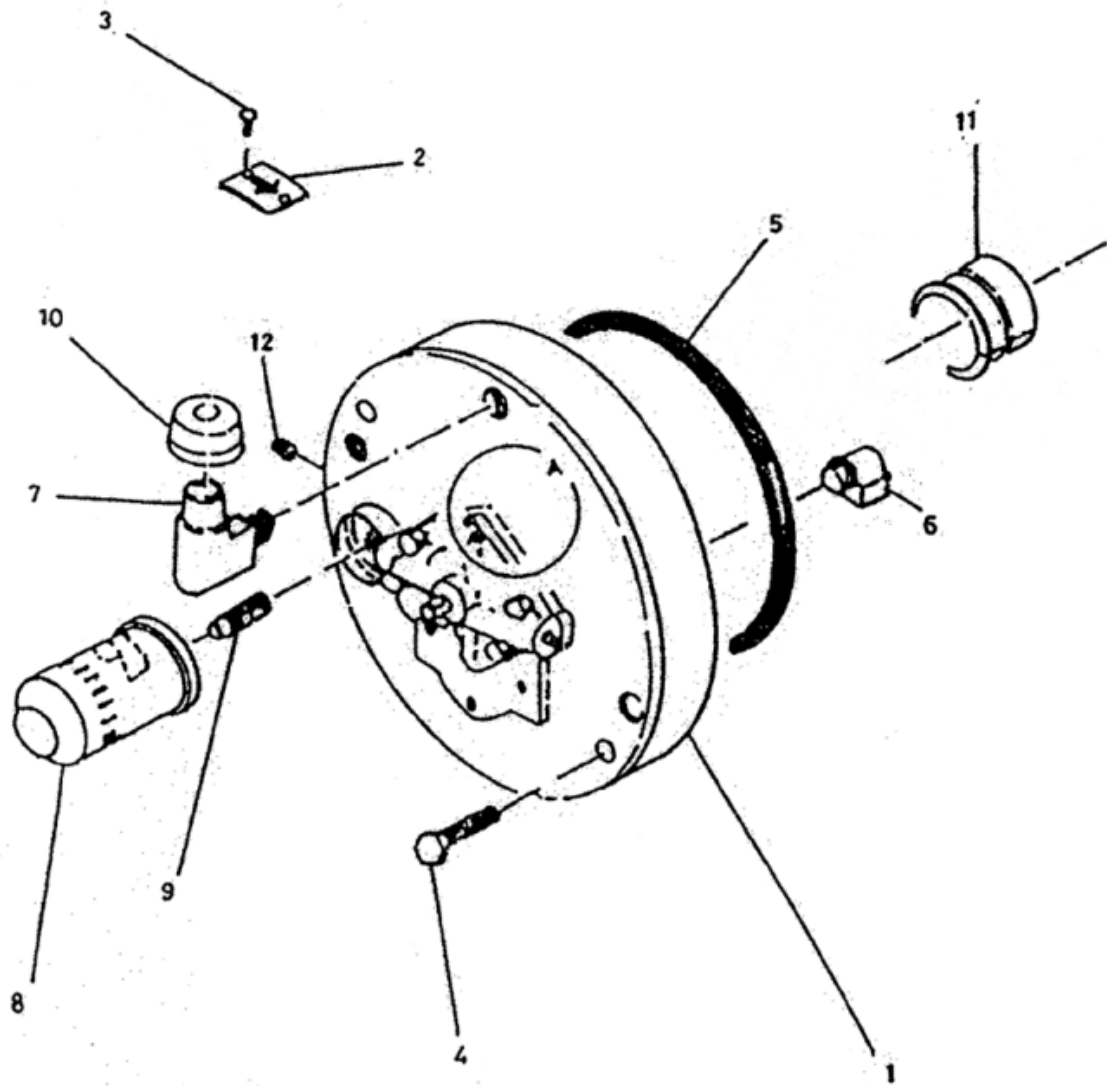

2 - ASSEMBLY MAIN BEARING HOUSING - MODEL - 4 x 5 ESV NL

2 - ASSEMBLY MAIN BEARING HOUSING - MODEL - 4 x 5 ESV NL

Sr.No	Description	Ref Part Nos	Qty
-	-- ASSEMBLY MB HOUSING 5STK ESV	42316141	-
2-1	---- HOUSING MB WITH BUSH 5INCH ESV	37073624	1
2-4	---- SCREW CAP HEX HEAD 5/8 X 3-1/4	95104477	2
2-5	---- O-RING 10-1/2 X 11 X 1/4	95098067	1
2-6	---- ELBOW MAIN BEARING HOUSING-0.50 NPT	94425162	1
-	---- BREATHER OIL FILL ASSY	39677737	1
2-7	----- BREATHER ELBOW CAST AL.	39314323	1
2-10	----- CAP BREATHER	30557888	1
2-9	---- ADAPTER OIL FILTER	30179220	1
2-11	---- BUSH MBH 5ESV	30557557	1
2-12	---- PLUG COUNTER SHUNK 3/8IN NPT	95101705	2