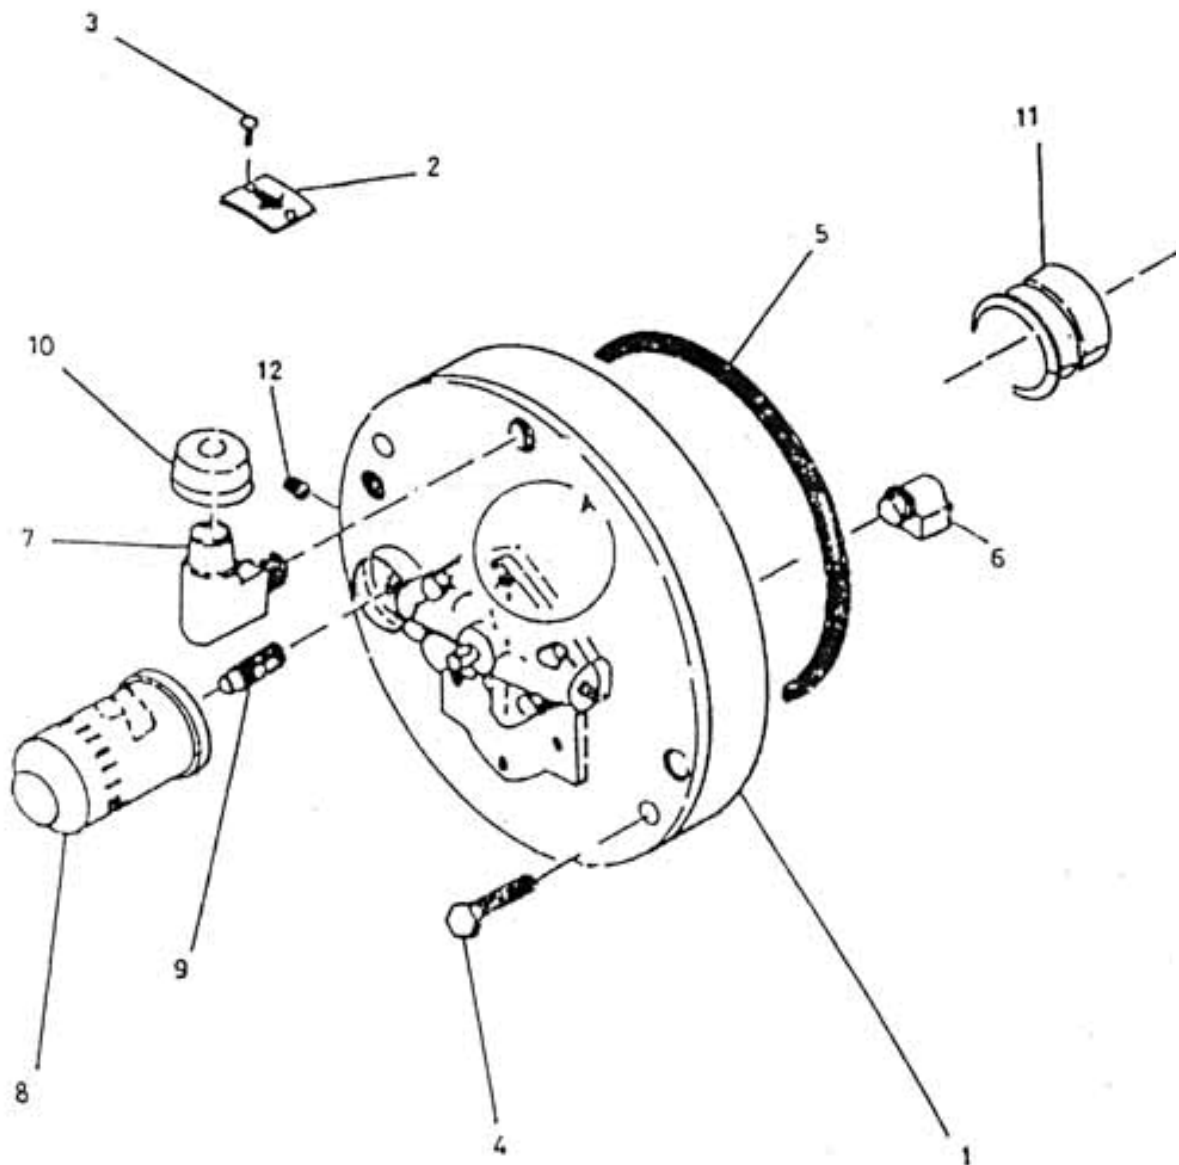

4. HOUSING MAIN BEARING & OIL PUMP - MODEL 7 x 5 NL

All manufacturer's names, numbers, photos, product description and/or part numbers are used for reference purposes only & it is not implied that any part listed is the product of these manufacturers. Since Approvement are made from time to time, the illustration and specifications are subject to change without notice.

4. HOUSING MAIN BEARING & OIL PUMP - MODEL 7 x 5 NL

No.	Description	Ref Part No.	QTY
1	Housing Main Bearing	70411467	1
2	Plate Rotation	39516646	1
3	Screw Machine 0.114" X 0.25"	39175070	2
4	Screw Cap Hex Head 5/8" X 3/4"	95104477	2
5	O' Ring 10-1/2" X 11" X 1/4"	95098067	1
6	Elbow Male 5/8"	94425162	1
7	Breather Elbow	39314323	1
8	Filter Oil	30472161	1
9	Adapter Oil Filter	30179220	1
10	Cap Breather	30557888	1
11	Bush Main Bearing Housing 5"	30557557	2
12	Plug Co. Sunk 3/8"	95101705	2