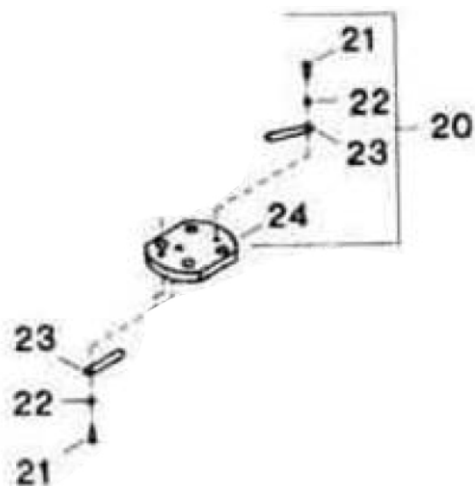

32058760 - ASSEMBLY SPACER VALVE HP

No.	Description	Ref Part No.	QTY
3-20	Assembly, Spacer / Valve High Pressure	32058760	–
3-21	– Screw, Fillister Head	32035495	2
3-22	– Washer, Flat	30326573	2
3-23	– Valve, Finger	30220115	2
3-24	– Spacer	32015661	1