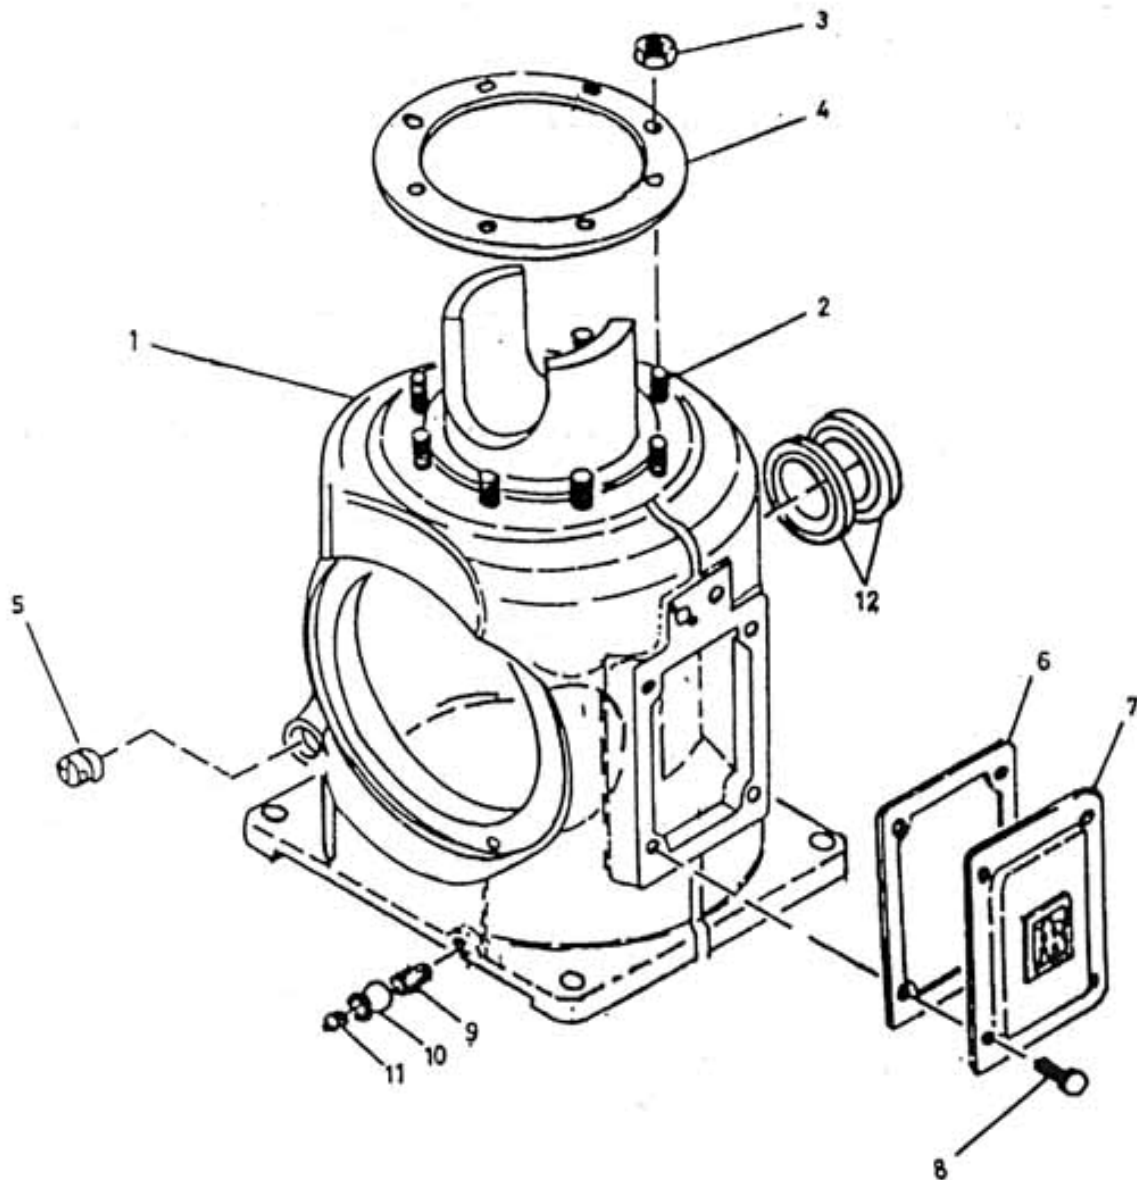

3. FRAME COMPLETE - MODEL 9 x 7 NL

All manufacturer's names, numbers, photos, product description and/or part numbers are used for reference purposes only & it is not implied that any part listed is the product of these manufacturers. Since Approvement are made from time to time, the illustration and specifications are subject to change without notice.

3. FRAME COMPLETE - MODEL 9 x 7 NL

No.	Description	Ref Part No.	QTY
1	Frame	30556385	1
2	Stud 3/4" X 2-3/4"	95093662	8
3	Nut Hex 3/4"	95077822	8
4	Gasket Frame	39550215	1
5	Glass Sight Flow	39137245	1
6	Cover Frame	39566864	1
7	Gasket Cover Frame	30562243	1
8	Screw Cap Hex 1/2" X 1 "	95104147	4
9	Nipple 1/2" X 2-1/2"	95049177	1
10	Coupling 1/2"	95011094	1
11	Plug Pipe Sq. Hd 1/2"	95033619	1
12	Seal Crankshat Oil	37794377	2
-	Plug Pipe Sq. Hd 3/4"	95002143	3
-	Plug 1 - 1/4"	95033569	1