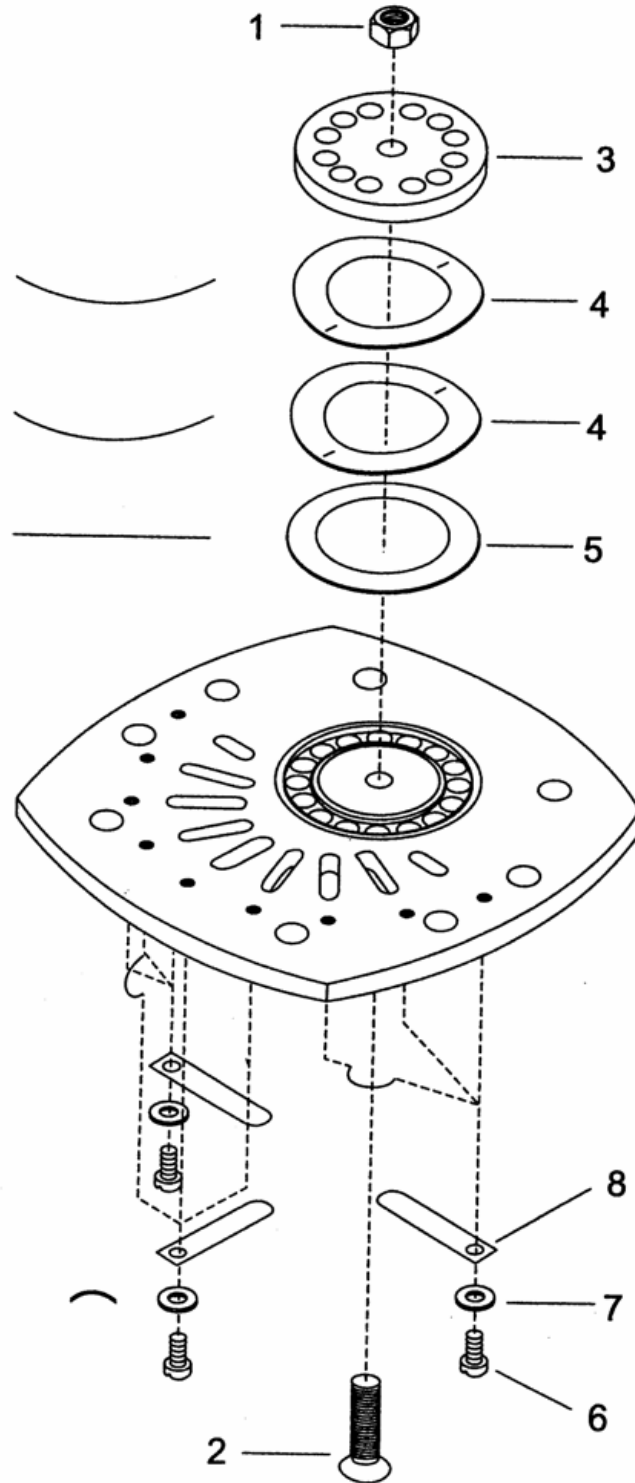

## 4. FIRST STAGE VALVE PLATE ASSEMBLY - MODEL 3000

All manufacturer's names, numbers, photos, product description and/or part numbers are used for reference purposes only & it is not implied that any part listed is the product of these manufacturers. Since Approvement are made from time to time, the illustration and specifications are subject to change without notice.

## 4. FIRST STAGE VALVE PLATE ASSEMBLY - MODEL 3000

No.	Description	Ref Part No.	QTY
REF	Assembly, First Stage Valve Plate	32228330	2
4-1	– Nut, Whiz-Lock -7/16-14 Hex	97166946	1
4-2	– Bolt, Valve	32223927	1
4-3	– Plate, Stop - Discharge	32228314	1
4-4	– Spring, Valve - Discharge	30221501	2
4-5	– Plate, Valve - Discharge	30181499	1
4-6	– Screw, Fillister Head - 1/4-20 X 3/8"	32035511	9
4-7	– Washer, Belleville - 1/4"	32217382	9
4-8	– Valve, Finger	30220115	9
4-9	– Plate, Valve Seat	32228249	1