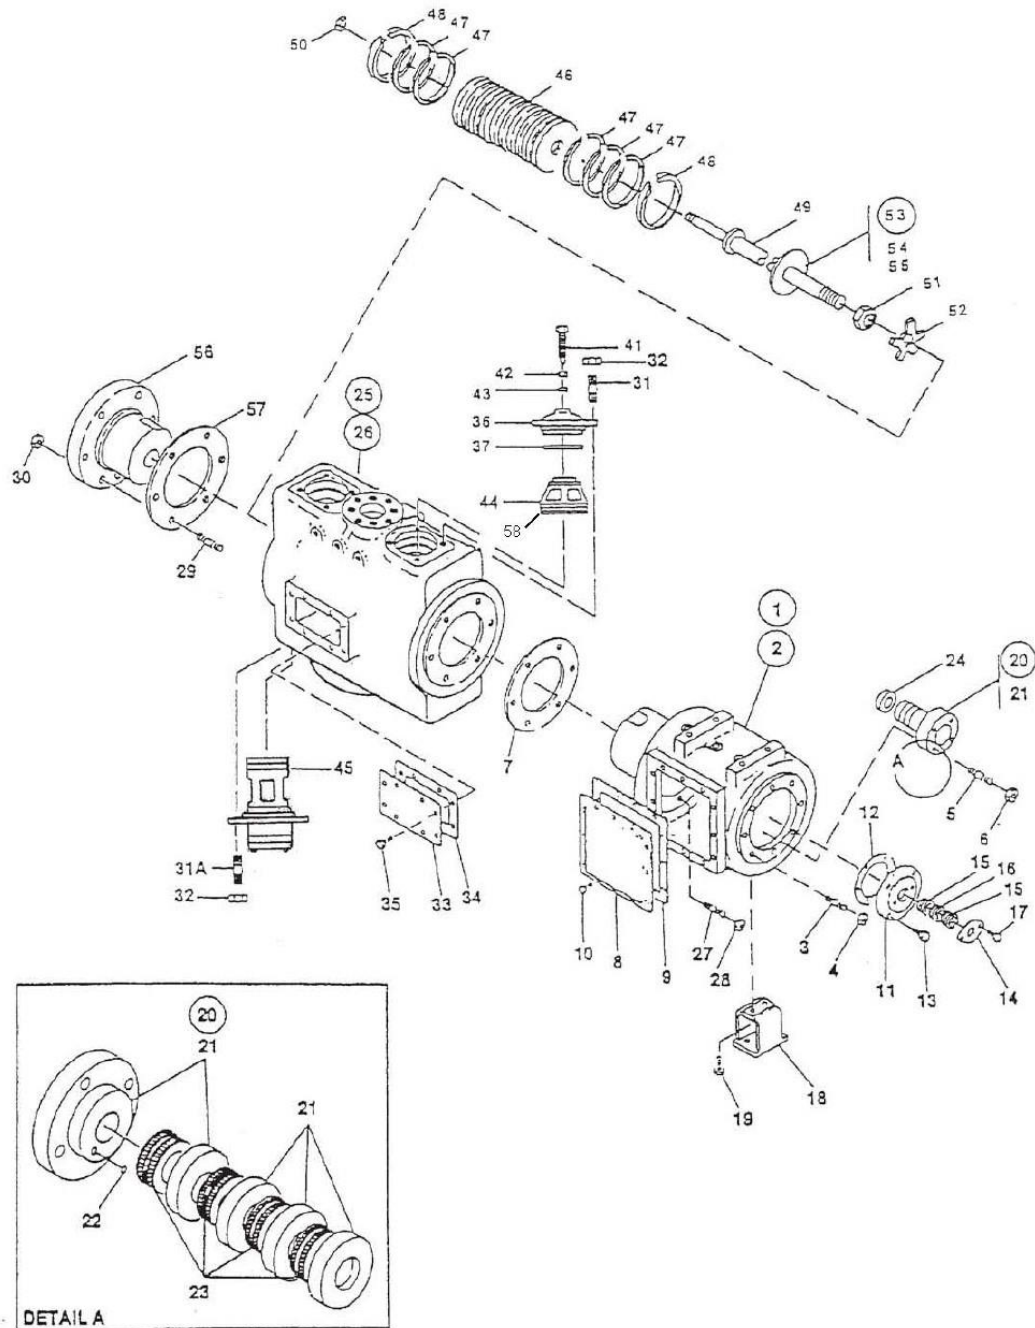

3 - AIREND COMPLETE - MODEL - 5 x 7 ESV LUB

3 - AIREND COMPLETE - MODEL - 5 x 7 ESV LUB

Sr.No	Description	Ref Part Nos	Qty
3-*	AIREND COMPLETE - 5"	70457312	1
3-1	. PIECE-FR HD & DIST COMPLETE	70444914	1
3-2	.. PIECE-FR HD & DIST ASSEMBLY	70444922	1
3-*	... PIECE-FR HD & DIST	39781513	1
3-3	... STUD-3/4INx3-1/4IN	95737417	8
3-4	... NUT HEX 3/4	95077822	8
3-5	... STUD-3/4INX4-1/2IN	95593695	4
3-6	... NUT	95077822	4
3-*	... REDUCER 1-1/2IN X 1/2IN	95038188	2
3-*	... PIPEPLUG 3/4IN NPT	95002143	8
3-*	... PIPEPLUG 1/2IN NPT	95033619	4
3-*	.. BUSHING-REDUCING	95038188	2
3-7	.. GASKET-FRAME HEAD	39550082	1
3-8	.. COVER-DISTANCE PIECE	37133394	2
3-9	.. GASKET-COVER	37068293	2
3-10	.. CAPSCREW-COVER	95104147	24
3-11	.. PLATE-PARTITION	37133402	1
3-12	.. GASKET-PART PLATE	37123171	1
3-13	.. CAPSCREW-PART PLATE	95103792	4
3-14	.. GLAND-OIL SCRAPER	30477632	1
3-15	.. RING-SCRAPER	54491378	2
3-16	.. RING-SCRAPER	54491386	1
3-17	.. CAPSCREW-GLAND	95104188	2
3-18	.. FOOT-DIST PIECE	97073118	1
3-19	.. CAPSCREW-FOOT	95104436	2
3-20	. CASE-PACKING	42431791	1
3-22	.. O-RING	95022802	10
3-24	. GASKET-PACKING	30586127	1
3-25	. CYLINDER COMPLETE	70457387	1
3-26	.. CYLINDER ASSEMBLY	70457395	1
3-*	... CYLINDER	39781505	1
3-27	... STUD-7/8IN X 5-1/4IN	95811691	6
3-28	... NUT	95210480	6
3-29	... STUD-7/8IN X 8 IN	95866976	6
3-30	... NUT	95210480	6
3-31	... STUD-VALVE COVER (DISCH)	95684205	8
3-31A	... STUD-VALVE COVER (INLET)	95684205	8
3-32	... NUT	95077822	16
3-*	... PIPEPLUG	95033619	8
3-33	... COVER-WATER	39463476	2
3-34	... GASKET-WATER COVER	39535547	2
3-35	... CAPSCREW-WATER COVER	95104147	16
3-36	.. COVER-VALVE	See Figure 4	2
3-37	.. GASKET-VLV CVR	30550842	4