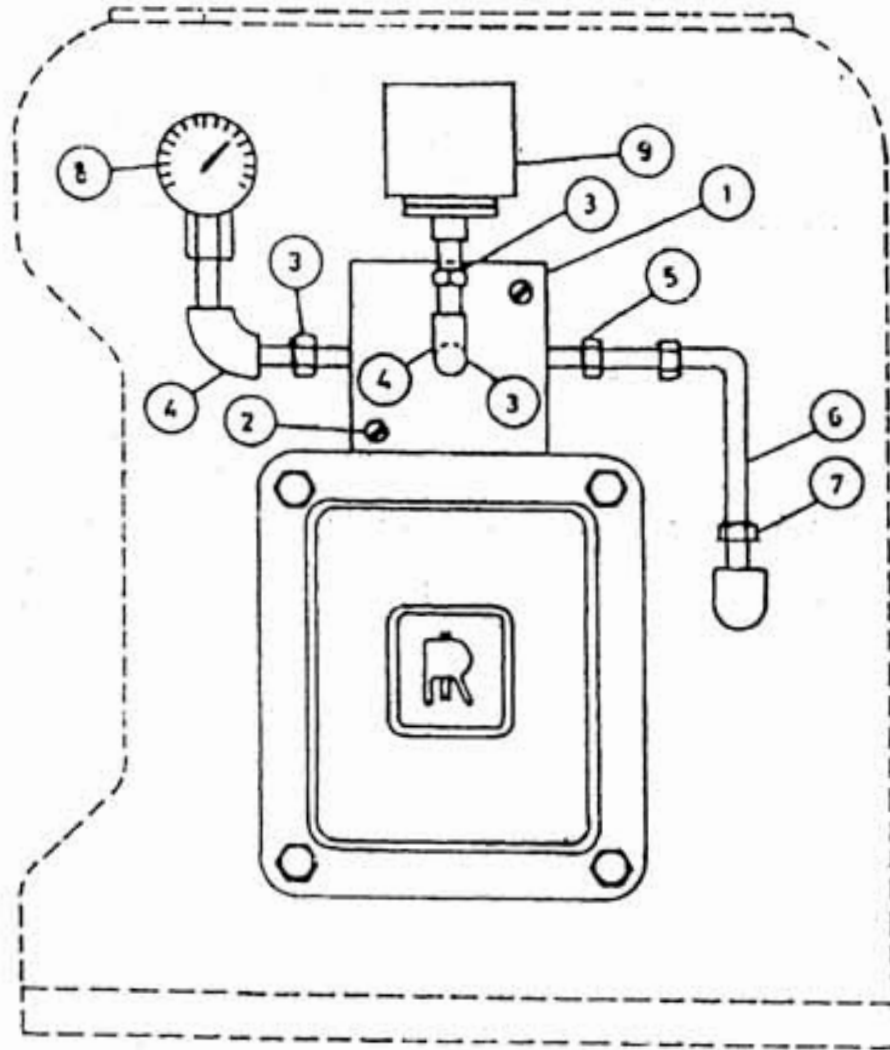

26. ACCESSORIES OIL - MODEL 9 x 7 NL

All manufacturer's names, numbers, photos, product description and/or part numbers are used for reference purposes only & it is not implied that any part listed is the product of these manufacturers. Since Approvement are made from time to time, the illustration and specifications are subject to change without notice.

26. ACCESSORIES OIL - MODEL 9 x 7 NL

No.	Description	Ref Part No.	QTY
1	Block Mounting 2" X 2"	97058226	1
2	Screw Machine	95111043	2
3	Nipple Hex 1/4" X 1/4"	94465895	3
4	Elbow 1/4" Forged	95069357	2
5	Connector Male 1/4" X 1/4"	70230487	1
6	Tube 1/4" X .035	70387246	2
7	Connector Male 1/4" X 1/8"	70219647	1
8	Gauge Pressure	94499290	1
9	Switch Pressure 1/4"	97071229	1