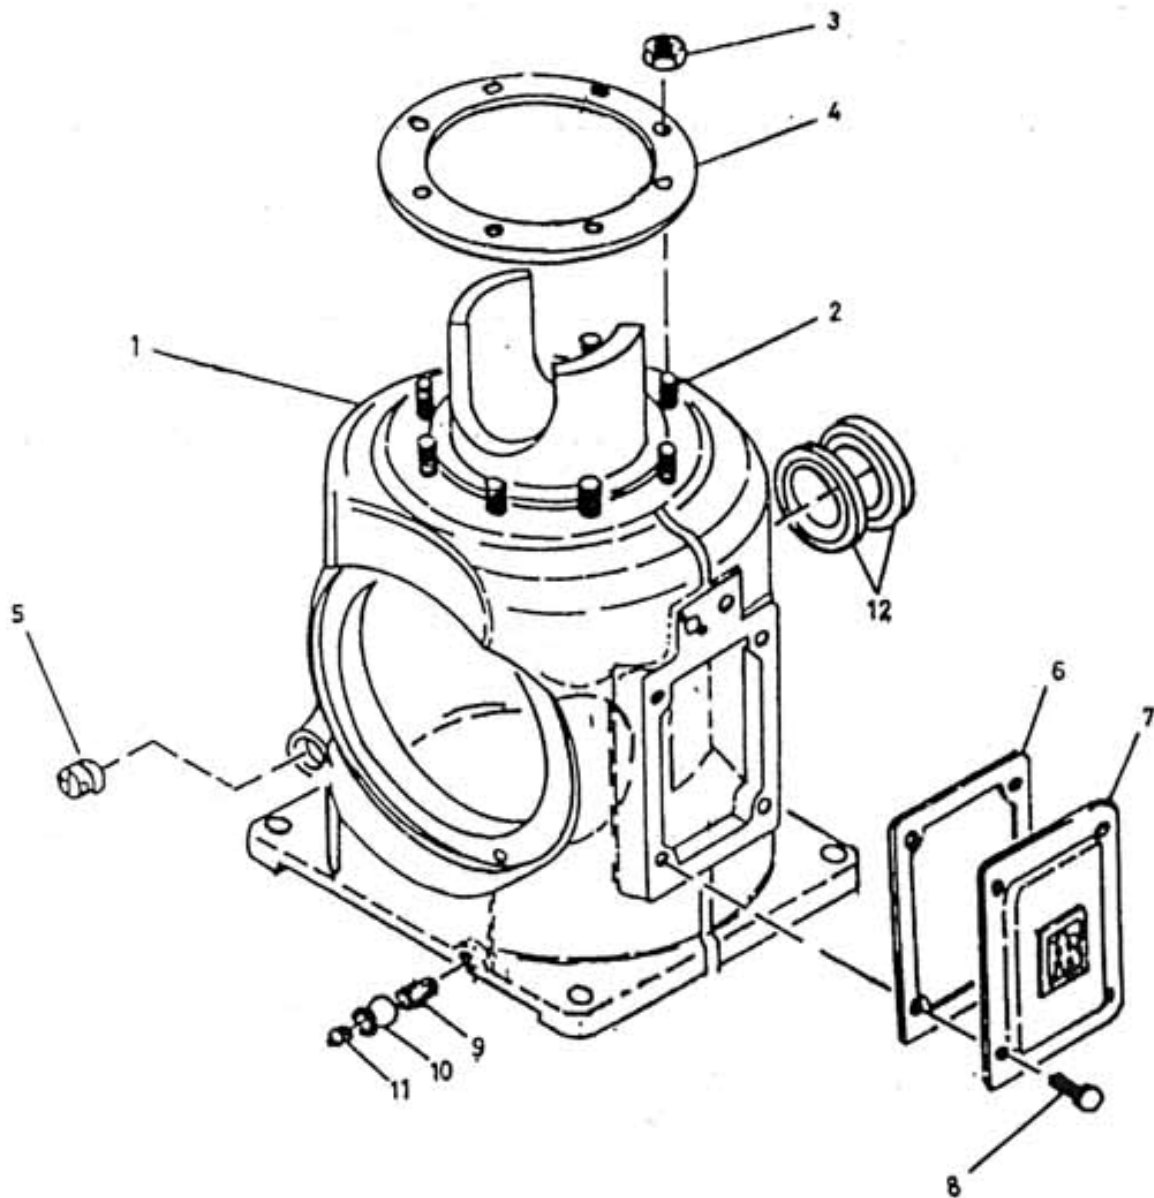

### 3. FRAME COMPLETE - MODEL 7 x 5 NL

All manufacturer's names, numbers, photos, product description and/or part numbers are used for reference purposes only & it is not implied that any part listed is the product of these manufacturers. Since Approvement are made from time to time, the illustration and specifications are subject to change without notice.

### 3. FRAME COMPLETE - MODEL 7 x 5 NL

No.	Description	Ref Part No.	QTY
1	Frame	30556401	1
2	Stud 5/8" X 2-1/2"	95056180	8
3	Nut Hex 5/8"	95077814	8
4	Gasket Frame	39550223	1
5	Glass Sight Flow	39137245	1
6	Cover Frame	39566872	1
7	Gasket Cover Frame	30562235	1
8	Screw Cap Hex 1/2" X 1"	95104147	4
9	Nipple 1/2" X 2-1/2"	95049177	1
10	Coupling 1/2"	95011094	1
11	Plug Pipe Sq. Hd 1/2"	95033619	3
12	Seal Crankshaft Oil	95225660	2
-	Plug Pipe Sq. Hd 3/4"	95002143	2
-	Plug 1-1/4"	95033569	1