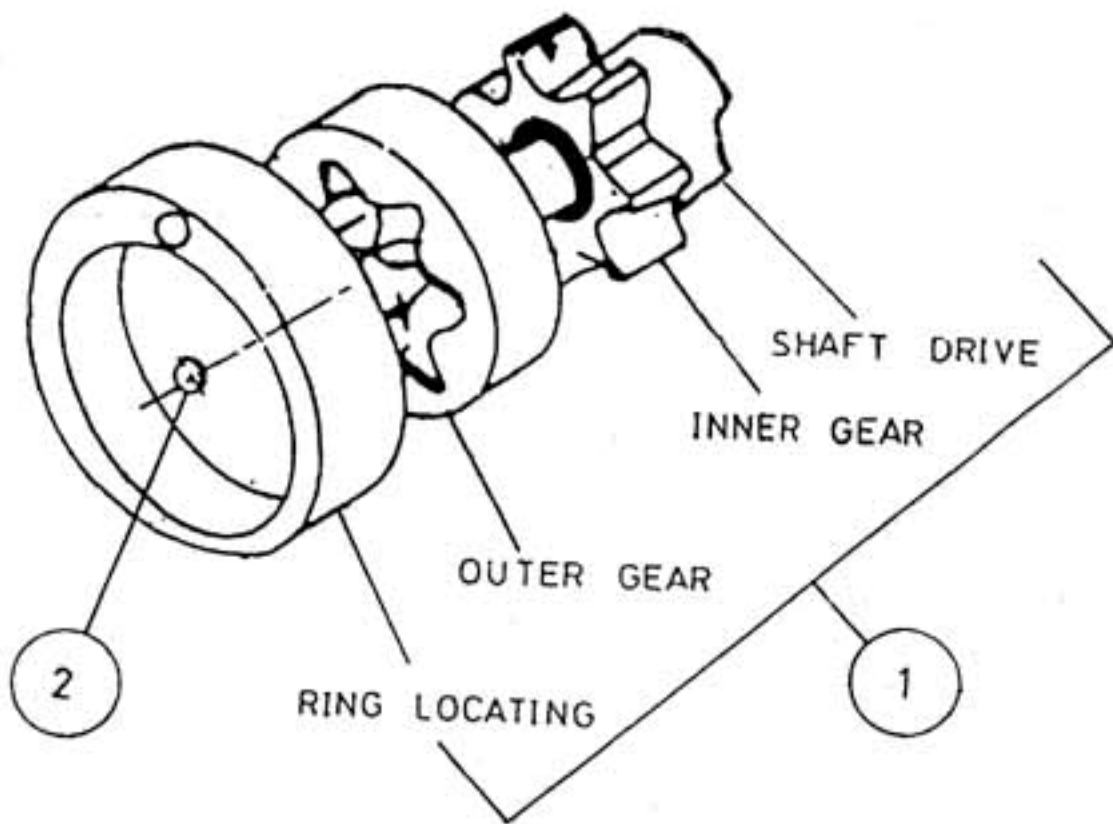

## 7. ASSEMBLY OIL PUMP - MODEL 9.5 x 5 NL

## 7. ASSEMBLY OIL PUMP - MODEL 9.5 x 5 NL

No.	Description	Ref Part No.	QTY
1	Assembly Oil Pump	30427140	1
2	Cover Shaft	30253892	1