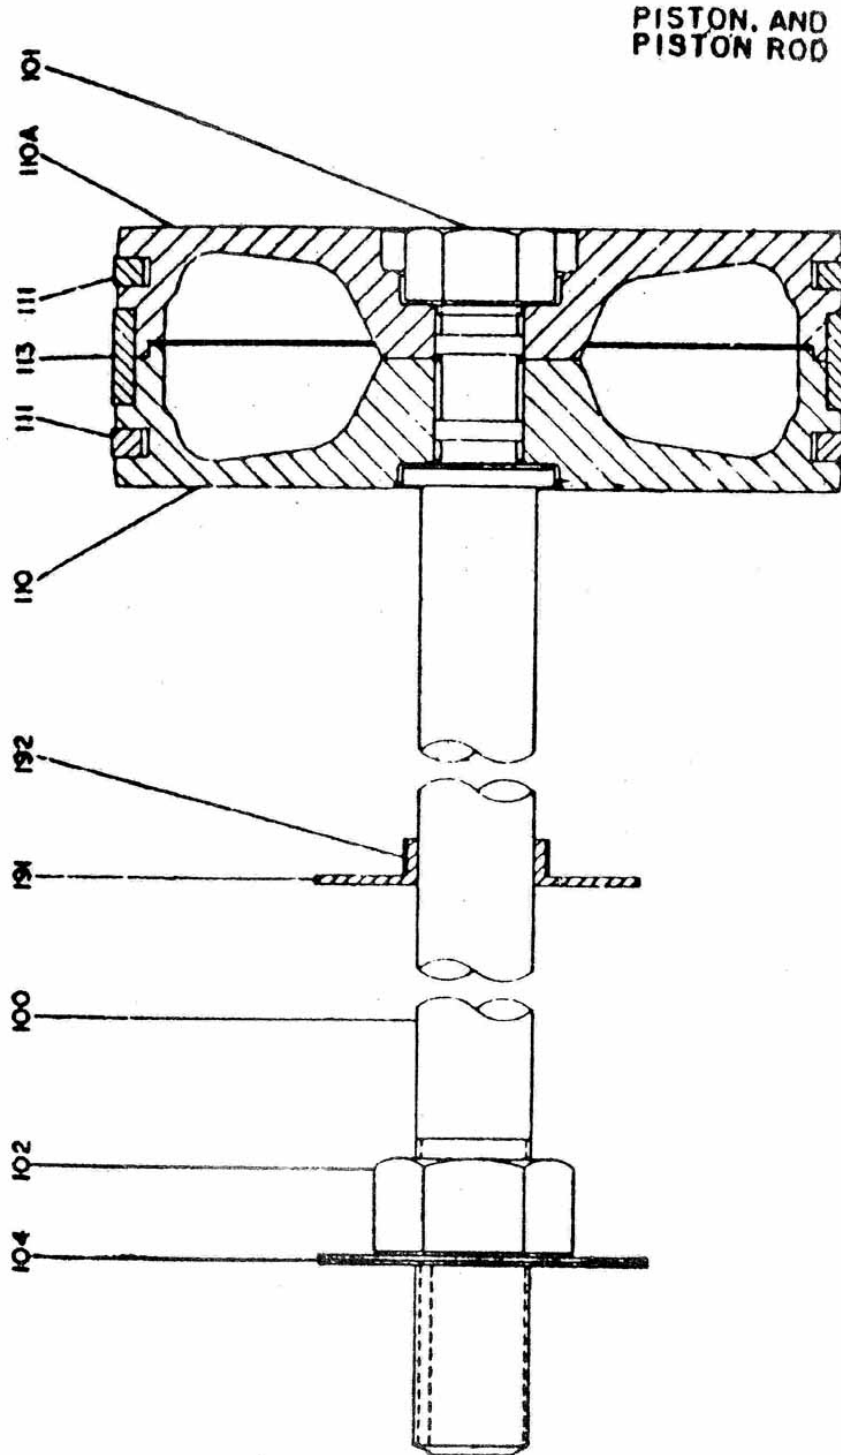

6. PISTON & ROD COMPL. - MODEL 12 & 7 X 7 IHE5 NL

All manufacturer's names, numbers, photos, product description and/or part numbers are used for reference purposes only & it is not implied that any part listed is the product of these manufacturers. Since Approvement are made from time to time, the illustration and specifications are subject to change without notice.

6. PISTON & ROD COMPL. - MODEL 12 & 7 X 7 IHE5 NL

No.	Description	Ref Part No.	QTY
-	PISTON COMPLETE	HIN-8114T2	-
110	PISTON HALF FR END	NSS	1
110A	PISTON HALF OTR END	NSS	1
111	RING PISTON	50A18CA996	2
113	RING WEARING	24HIN5979	1
-	ROD PISTON COMPLETE	HIN-7707T	-
100	ROD PISTON	HIN-7707	1
101	NUT PISTON	WIN 9554	1
102	NUT X-HEAD	2-8277B1	1
104	WASHER STAR X-HEAD	2872B1	1
-	WASHER PISTON NUT	WIN-9553	1