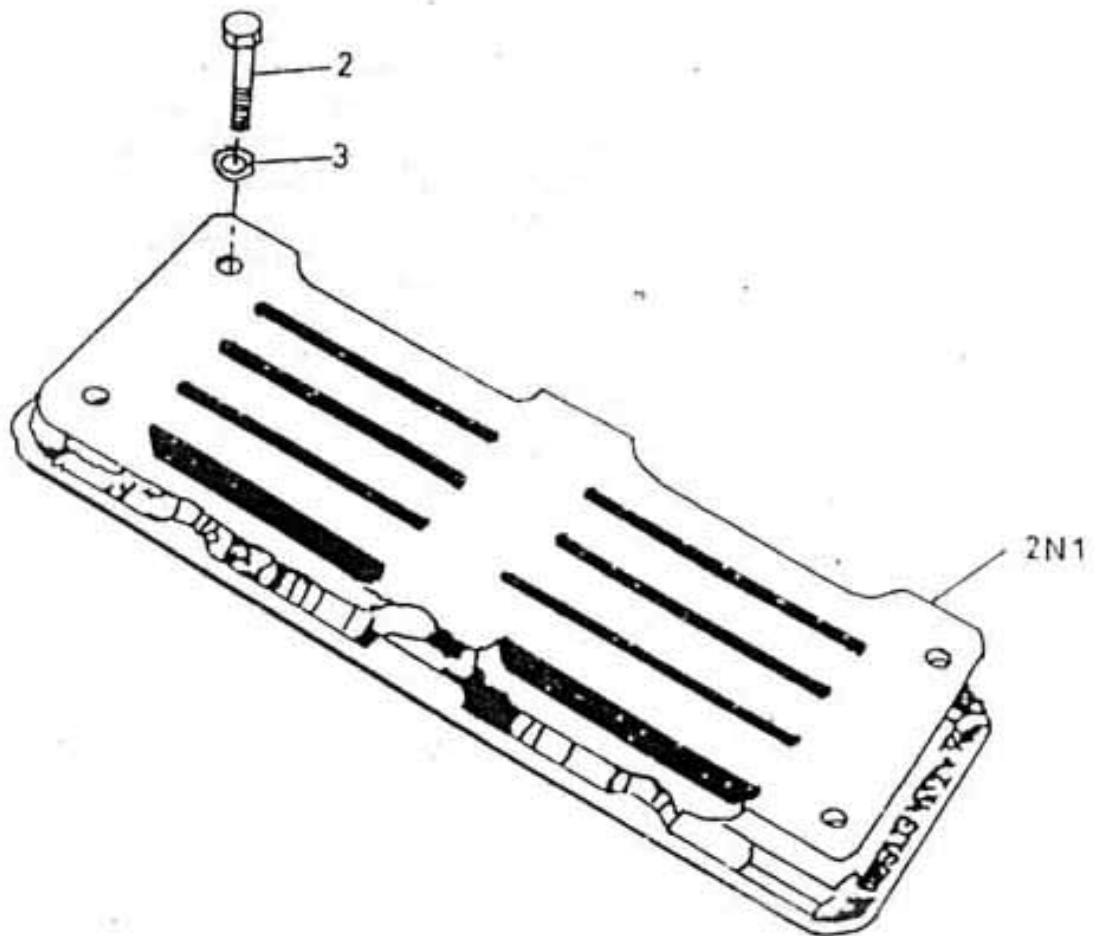

23. ASSEMBLY VALVE DISCHARGE - MODEL 9.5 x 5 LUB

All manufacturer's names, numbers, photos, product description and/or part numbers are used for reference purposes only & it is not implied that any part listed is the product of these manufacturers. Since Approvement are made from time to time, the illustration and specifications are subject to change without notice.

23. ASSEMBLY VALVE DISCHARGE - MODEL 9.5 x 5 LUB

No.	Description	Ref Part No.	QTY
–	Assembly Valve Discharge	37095957	–
2N1	– Valve Discharge	30431423	1
2	– Cap Screw Hex Head 1/4" X 1-1/4"	95434734	6
3	– Washer Lock 1/4"	95081873	6