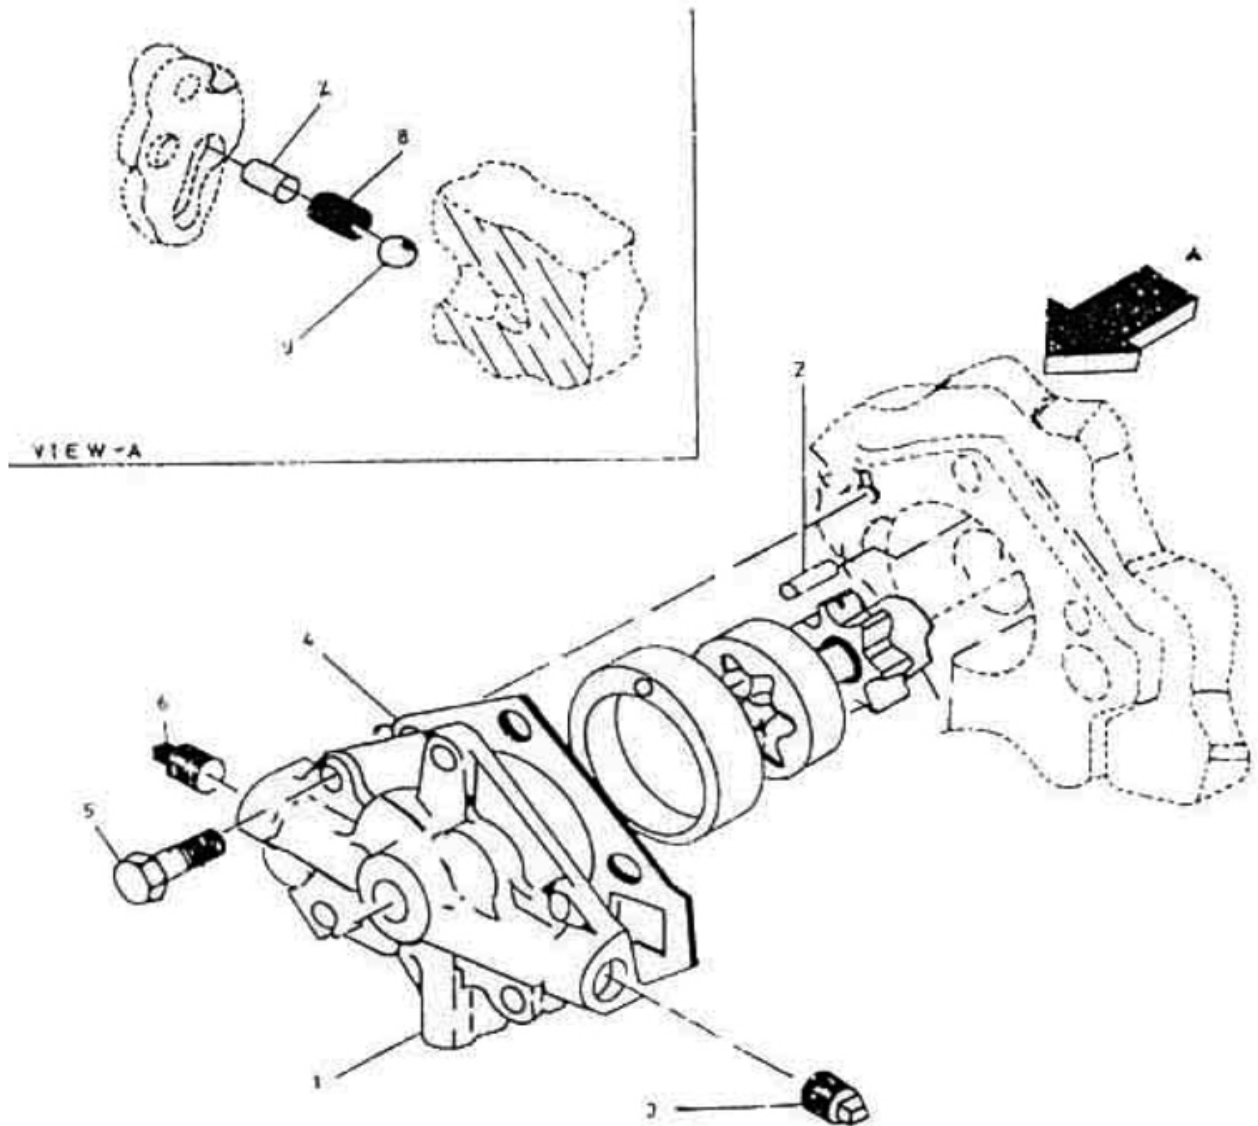

6. ASSEMBLY OIL PUMP COVER - MODEL 9.5 x 7 NL

All manufacturer's names, numbers, photos, product description and/or part numbers are used for reference purposes only & it is not implied that any part listed is the product of these manufacturers. Since Approvement are made from time to time, the illustration and specifications are subject to change without notice.

6. ASSEMBLY OIL PUMP COVER - MODEL 9.5 x 7 NL

No.	Description	Ref Part No.	QTY
1	Cover Oil Pump With Bush	39863683	1
2	Dowel Pin - Oil Pump 1/4" X 1"	95033825	1
3	Plug Pipe Sq. Hd 1/2"	95033619	1
4	Gasket Cover Oil Pump	30205280	1
5	Bolt Hex Head 7/16" X 1"	95104006	5
6	Plug Counter Shunk 3/8"	95101705	1
7	Pin Roll 5/16" X 1	95098653	1
8	Spring Valve Relief	30508741IM	1
9	Ball Relief Valve 1/2"	95226627	1