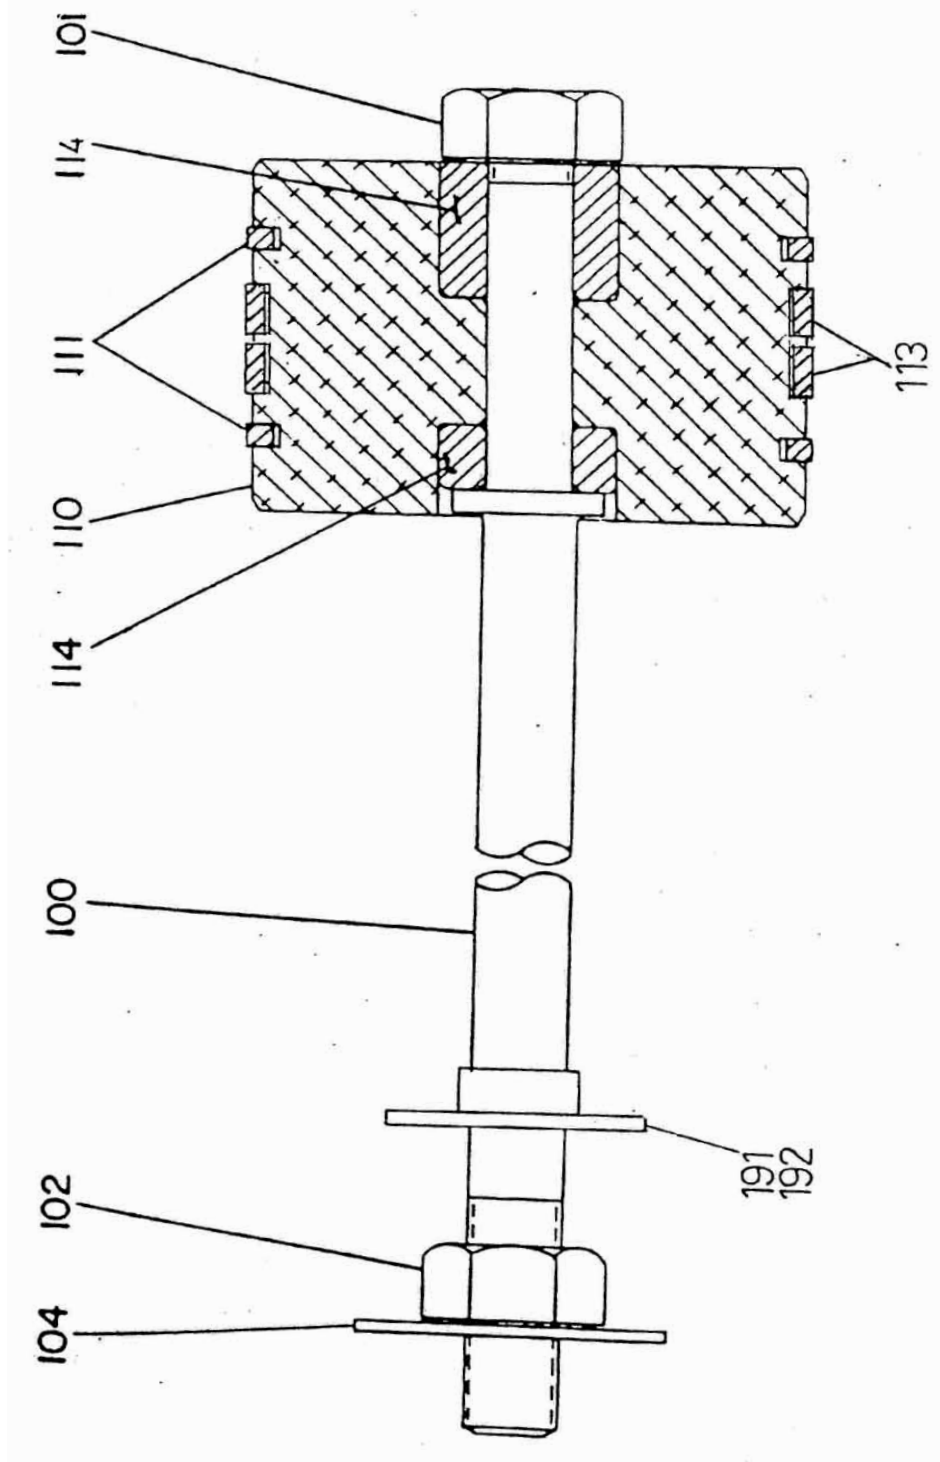

11. PISTON & ROD 9" - MODEL 16 & 9B X 7 IHE NL

All manufacturer's names, numbers, photos, product description and/or part numbers are used for reference purposes only & it is not implied that any part listed is the product of these manufacturers. Since Approvement are made from time to time, the illustration and specifications are subject to change without notice.

11. PISTON & ROD 9" - MODEL 16 & 9B X 7 IHE NL

No.	Description	Ref Part No.	QTY
110	PISTON COMPLETE	HIN21091	1
111	PISTON RING	50A18BA814	2
113	WEARING RING	WIN8656T29	2
114	MINOVAR COLLAR	7919B1P6	2
-	ROD PISTON COMP	HIN21035T	-
100	ROD PISTON	HIN21035	1
101	NUT - PISTON	362703C1	1
102	NUT - X HEAD	2-8277B1	1
104	WASHER STAR X HEAD	2872B1	1