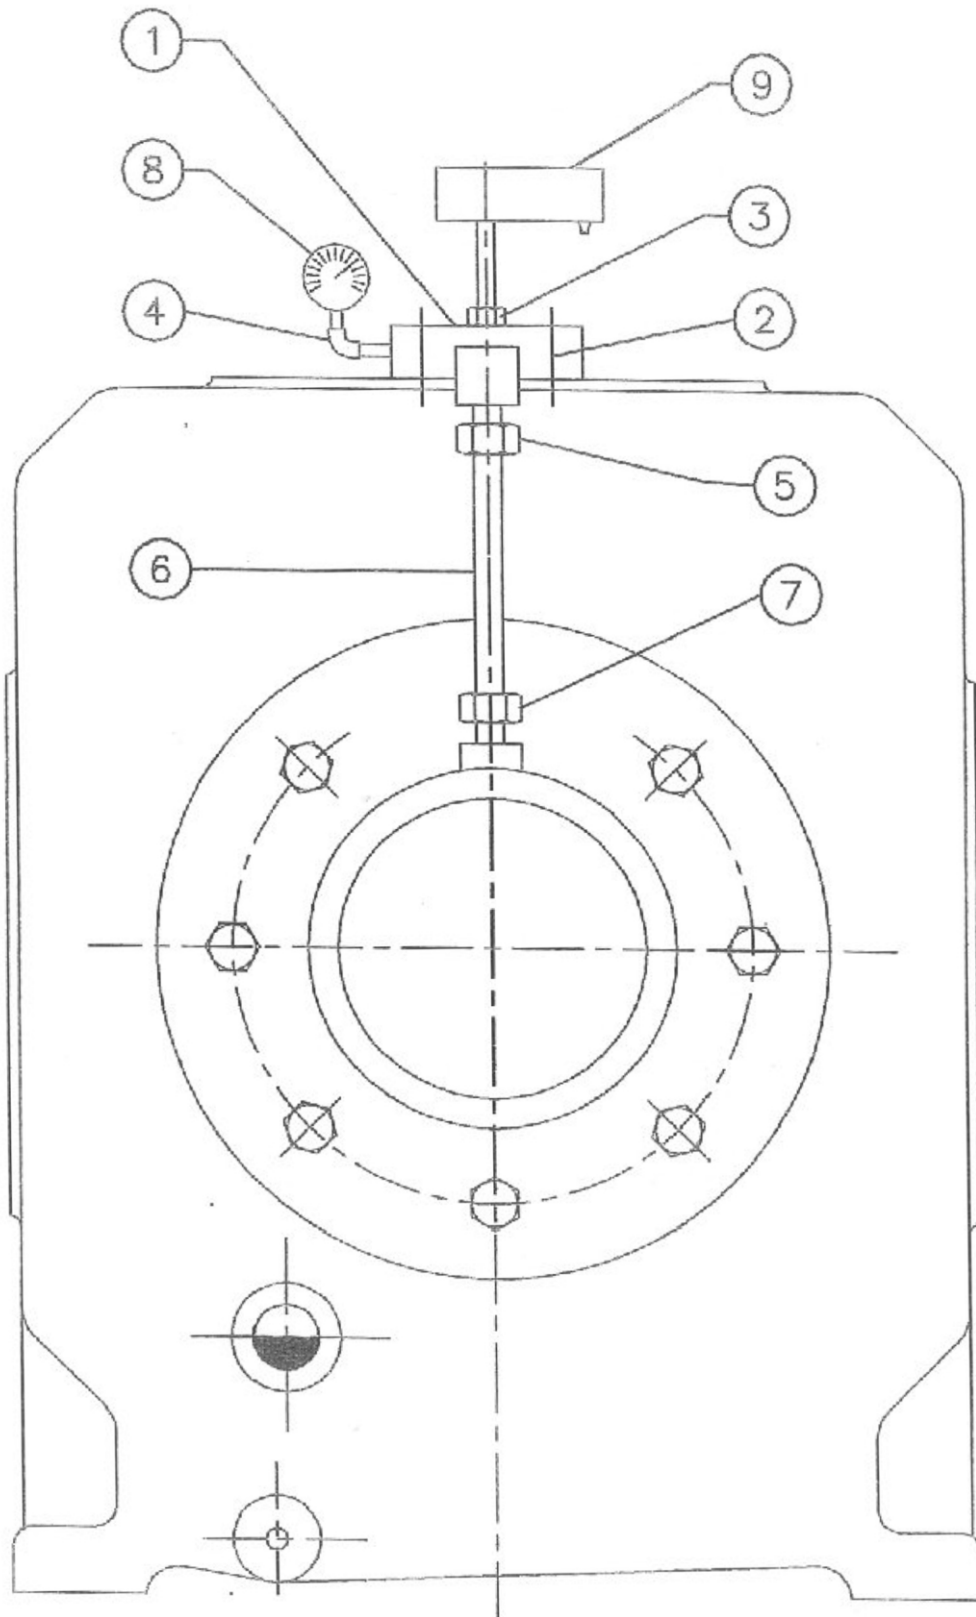

## 16.2 ACCESSORIES FRAME ESV/ESH SS PIPING

All manufacturer's names, numbers, photos, product description and/or part numbers are used for reference purposes only & it is not implied that any part listed is the product of these manufacturers. Since Approvement are made from time to time, the illustration and specifications are subject to change without notice.

## 16.2 ACCESSORIES FRAME ESV/ESH SS PIPING

No.	Description	Ref Part No.	QTY
	– ACCESSORIES FRAME ESV/ESH SS PIPING	70327200	1
1	– – – BLOCK MOUNTING 2X2	97058226	1
	– – WASHER SPRING 3/16	95037131	2
2	– – SCREW M/C NO.10-24X1	95111043	2
3	– – NIPPLE HEX 1/4 BSP X 1/4 BSP	94465895	3
4	– – ELBOW 1/4 FORGED	95069357	2
5	– – CONNECTING MALE 1/4T X 1/4 NPT	70230487	1
6	– – TUBE 1/4 X 0.035 SS SEAMLESS	94468261	2
7	– – CONNECTOR MALE 1/4T X 1/8 NPT	70219647	1
8	– – GAUGE PRESSURE 0-100 PSIG	70442553	1
9	– – SWITCH PRESSURE 1/4" BSP (F)	97071229	1
	– – PLUG PIPE SQ.HD 1/4 NPT	95033593	2