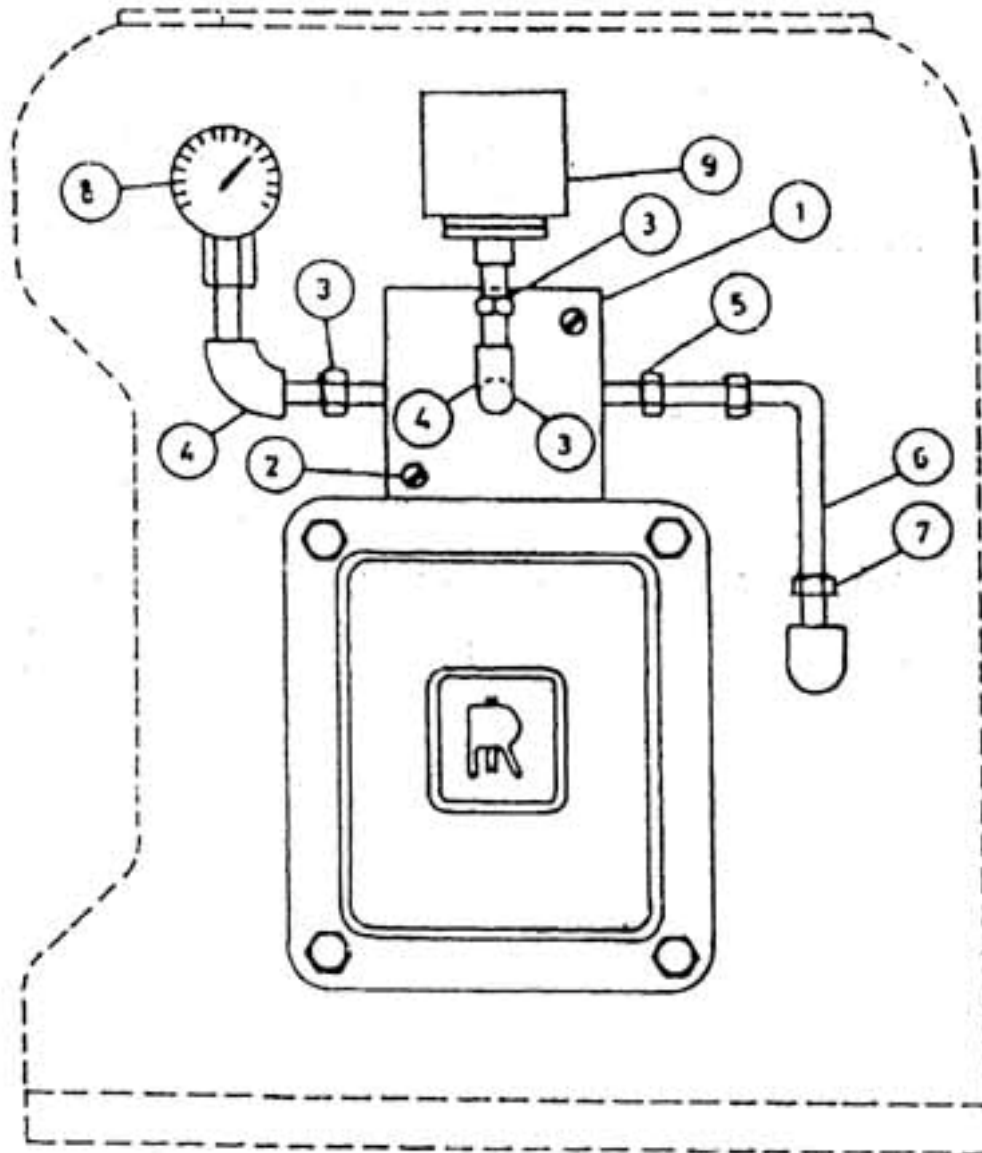

26. ACCESSORIES OIL - MODEL 9.5 x 5 NL

All manufacturer's names, numbers, photos, product description and/or part numbers are used for reference purposes only & it is not implied that any part listed is the product of these manufacturers. Since Approvement are made from time to time, the illustration and specifications are subject to change without notice.

26. ACCESSORIES OIL - MODEL 9.5 x 5 NL

No.	Description	Ref Part No.	QTY
1	Block Mounting 2" X 2"	97058226	1
2	Screw Machine	95111043	2
3	Nipple Hex 1/4" X 1/4"	94465895	3
4	Elbow 1/4" Forged	95069357	2
5	Connector Male 1/4" X 1/4"	70230487	1
6	Tube 1/4" X .035"	70387246	2
7	Connector Male 1/4" X 1/8"	70219647	1
8	Gauge Pressure	94499290	1
9	Switch Pressure 1/4"	97071229	1
-	Plug Pipe Sq. Head	-	2