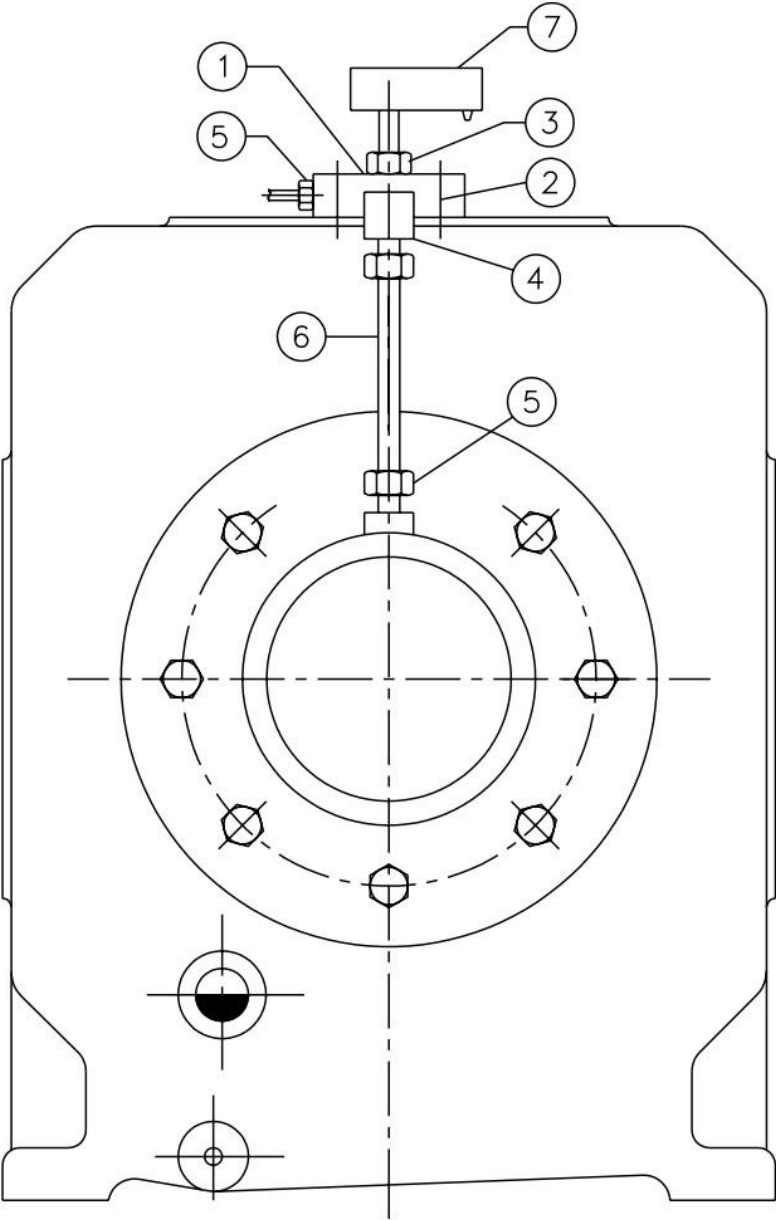

2 ACCESSORIES FRAME- MODEL - 14 & 14 X 7 PHE NL

2 ACCESSORIES FRAME- MODEL - 14 & 14 X 7 PHE NL

| Sr.No | Description | Ref Part Nos | Qty |
|-------|-------------------------------------|--------------|-----|
| – | . . ACCESSORIES FRAME,IHE | 70327192 | 1 |
| 2-1 | . . . BLOCK MOUNTING 2X2 | 97058226 | 1 |
| – | . . . WASHER SPRING 3/16 | 95037131 | 2 |
| 2-2 | . . . SCREW M/C NO.10-24X1 | 95111043 | 2 |
| 2-3 | . . . NIPPLE HEX 1/4 BSP X 1/4 BSP | 94465895 | 1 |
| 2-4 | . . . ELBOW MALE 1/4T X 1/4 NPT | 70219795 | 1 |
| 2-5 | . . . CONNECTOR MALE 1/4T X 1/4 NPT | 70230487 | 2 |
| 2-6 | . . . TUBE 1/4 X 0.035 SS SEAMLESS | 94468261 | 1 |
| 2-7 | . . . SWITCH PRESSURE 1/4" BSP (F) | 97071229 | 1 |