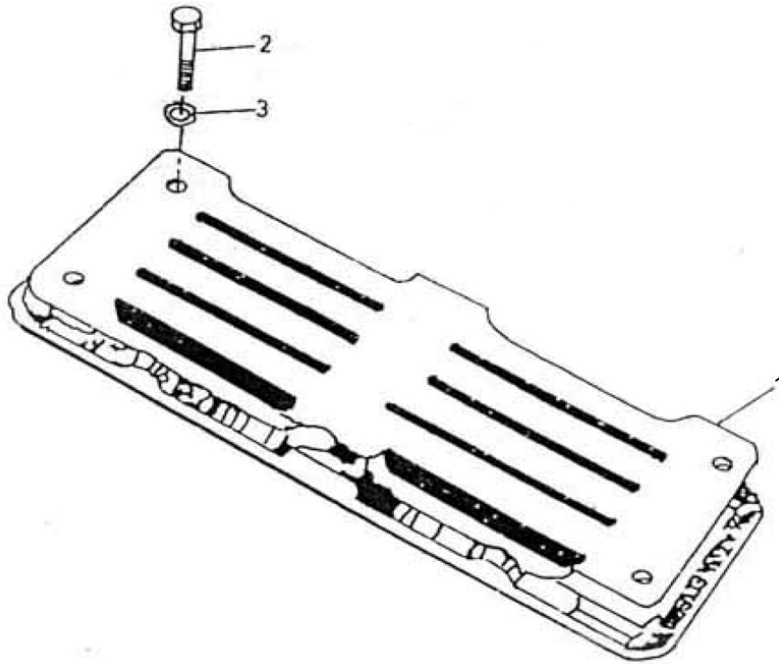

37095957 - ASSEMBLY VALVE DISCHARGE

No.	Description	Ref Part No.	QTY
-	ASSEMBLY VALVE DISCHARGE	37095957	-
1	- VALVE DISCHARGE	30431423	1
2	- CAP SCREW HEX HEAD 1/4" X 1-1/4"	95434734	6*
3	- WASHER LOCK 1/4"	95081873	6*