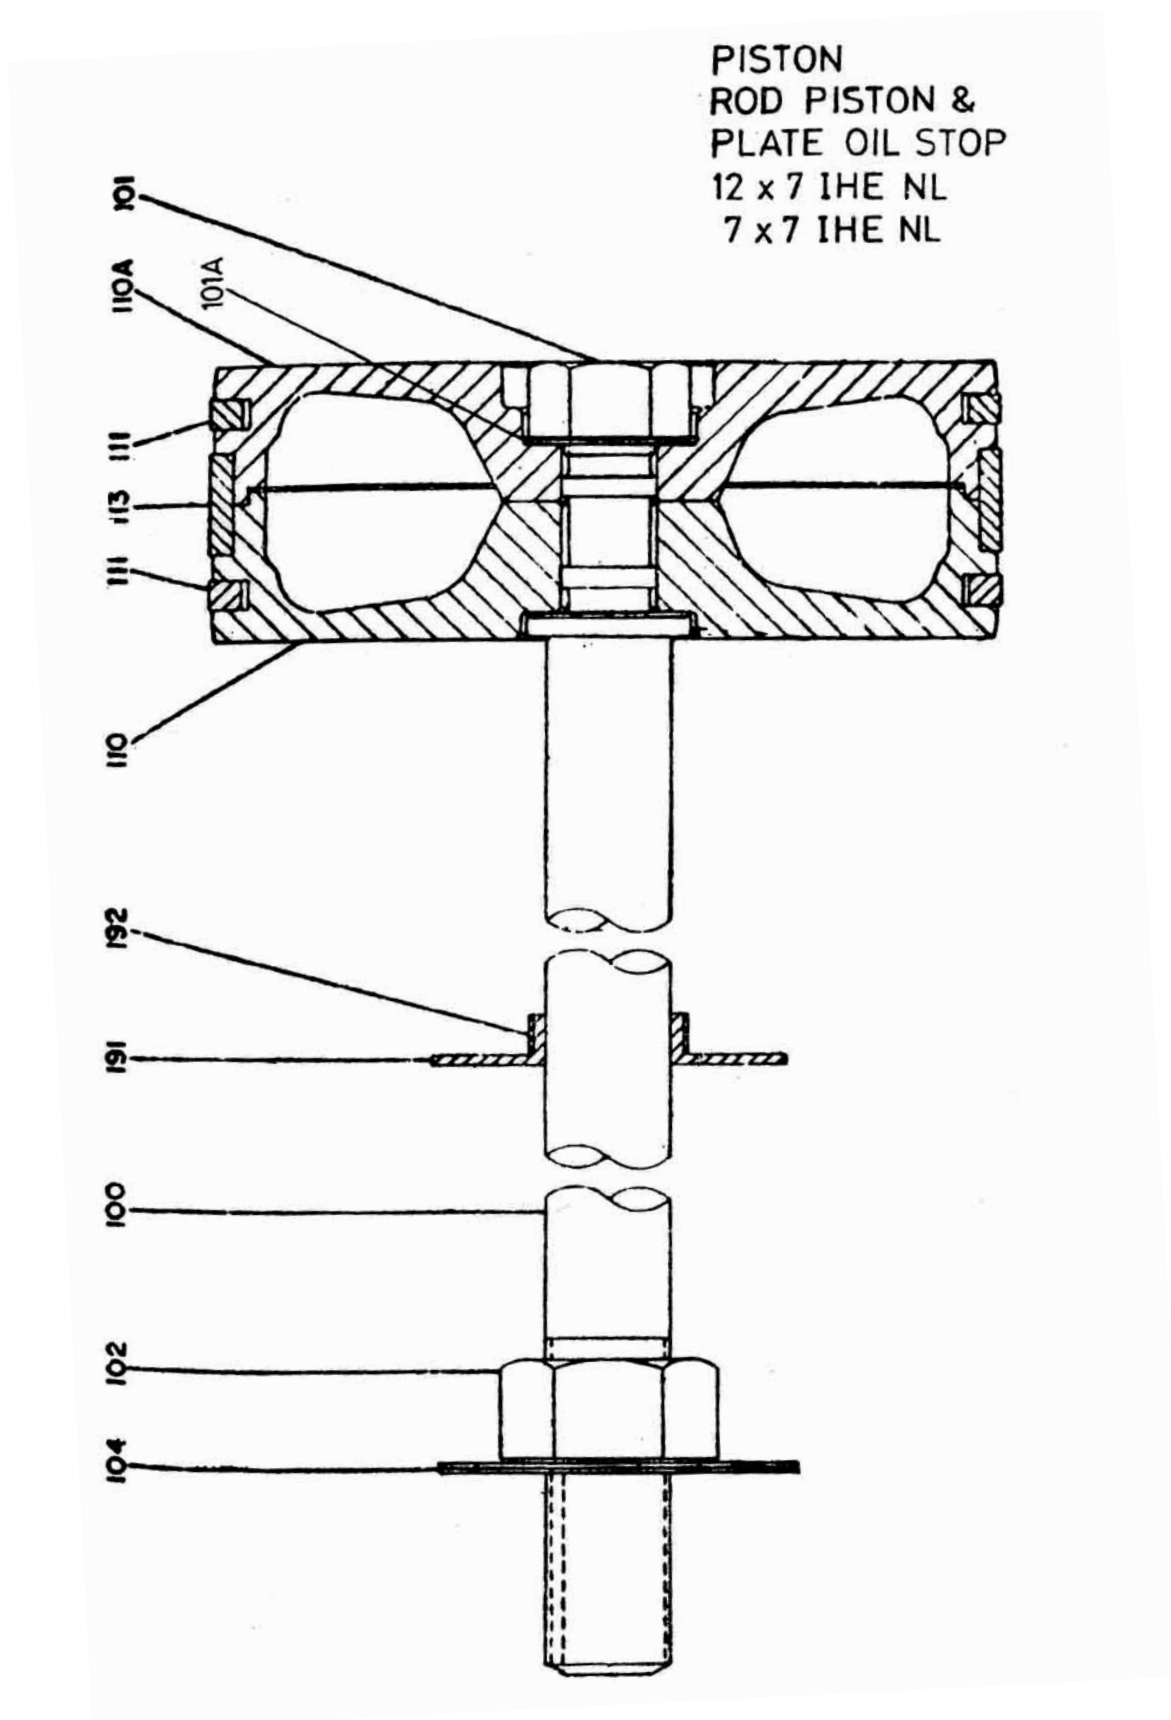

## 6. PISTON & PISTON ROD 12" COMPLETE - MODEL 12 & 12 X 7 IHE NL

All manufacturer's names, numbers, photos, product description and/or part numbers are used for reference purposes only & it is not implied that any part listed is the product of these manufacturers. Since Approvement are made from time to time, the illustration and specifications are subject to change without notice.

## 6. PISTON & PISTON ROD 12" COMPLETE - MODEL 12 & 12 X 7 IHE NL

No.	Description	Ref Part No.	QTY
-	PISTON COMPLETE	HIN-8114T2	-
110	PISTON HALF FRAME END	RIN-7972	1
110A	PISTON HALF OUTER END	RIN-7973	1
111	RING PISTON	50A18BA996	2
113	RING WEARING	42-HIN-5979	1
-	ROD PISTON COMPLETE	HIN-7707T	-
100	ROD PISTON	HIN-7707	1
101	NUT PISTON	WIN-9554	1
102	NUT CROSS HEAD	2-8277B1	1
104	WASHER STAR X HEAD	2872B1	1
101A	WASHER PISTON NUT	WIN-9553	1
191	PLATE OIL STOP	7925C1	1
192	CLAMP OIL STOP	2-6665B1	1
		122A235S20-IM	