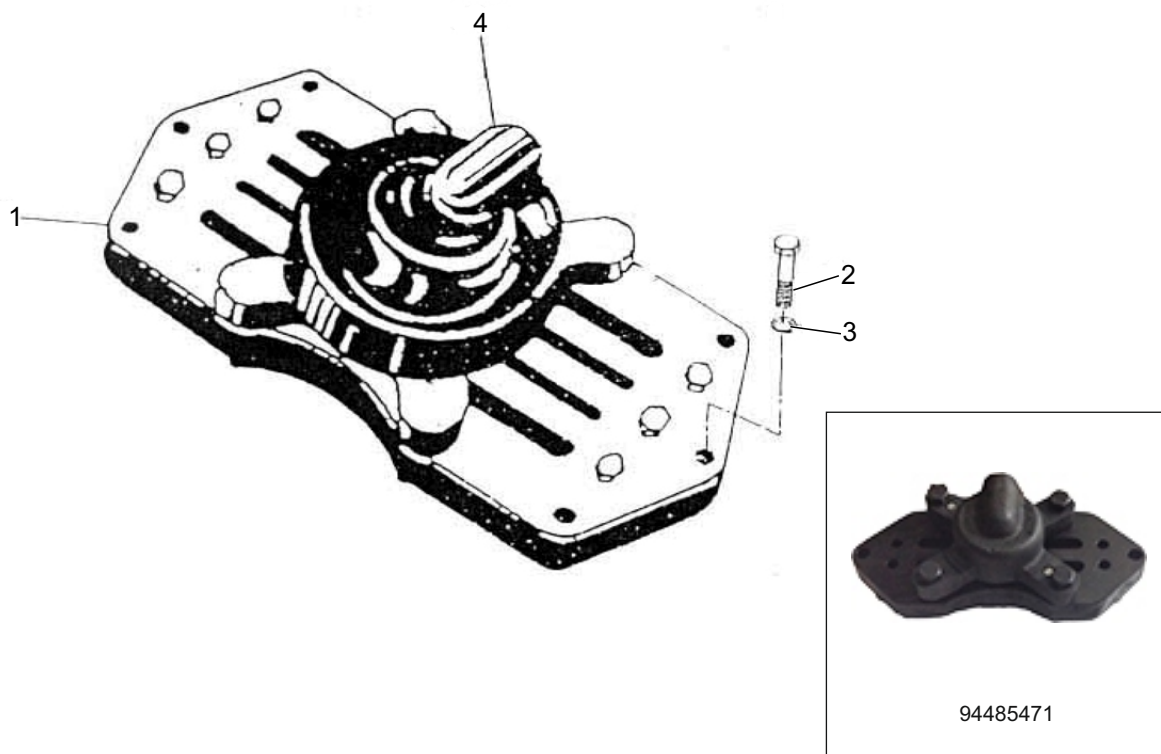

# 94485471 - ASSEMBLY VALVE INLET & UNLOADER

| No. | Description                                | Ref Part No.    | QTY |
|-----|--|-----------------|-----|
| -   | <b>ASSEMBLY VALVE INLET &amp; UNLOADER</b> | <b>94485471</b> | -   |
| 1   | - VALVE INLET                              | 37020260        | 1   |
| 2   | - BOLT HEX HEAD 5/16" X 1-1/4"             | 95002978        | 6   |
| 3   | - WASHER SPRING 5/16"                      | 95096145        | 6   |
| 4   | - ASSEMBLY UNLOADER                        | 70265434        | 1   |