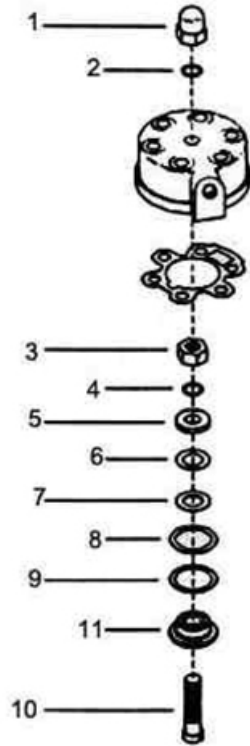

31517725 - VALVE ASSEMBLY 20 GA

No.	Description	Ref Part No.	QTY
4-00A	Valve Assembly 20 GA	31517725	-
4-01A	- Nut Hex Acron 5/8 - UNF	30287643	1
4-02A	- Washer Belleville 5/8"	37092913	1
4-03A	- Nut Hex Lock 5/8"	95076808	1
4-04A	- Washer Belleville 5/8	37092913	1
4-05A	- Stop Plate (IN/DIS)	30218945	1
4-06A	- Spring Valve (IN/DIS)	30221584	1
4-07A	- Plate Valve (IN/DIS)	30215925	1
4-08A	- Plate Valve Inlet	30215834	1
4-09A	- Spring Valve (IN/DIS) 15/8"	30221493	1
4-10A	- Bolt Valve 1-5/8"	30220941	1
4-11A	- Seat Valve (IN/DIS) 1-5/8"	30217657	1