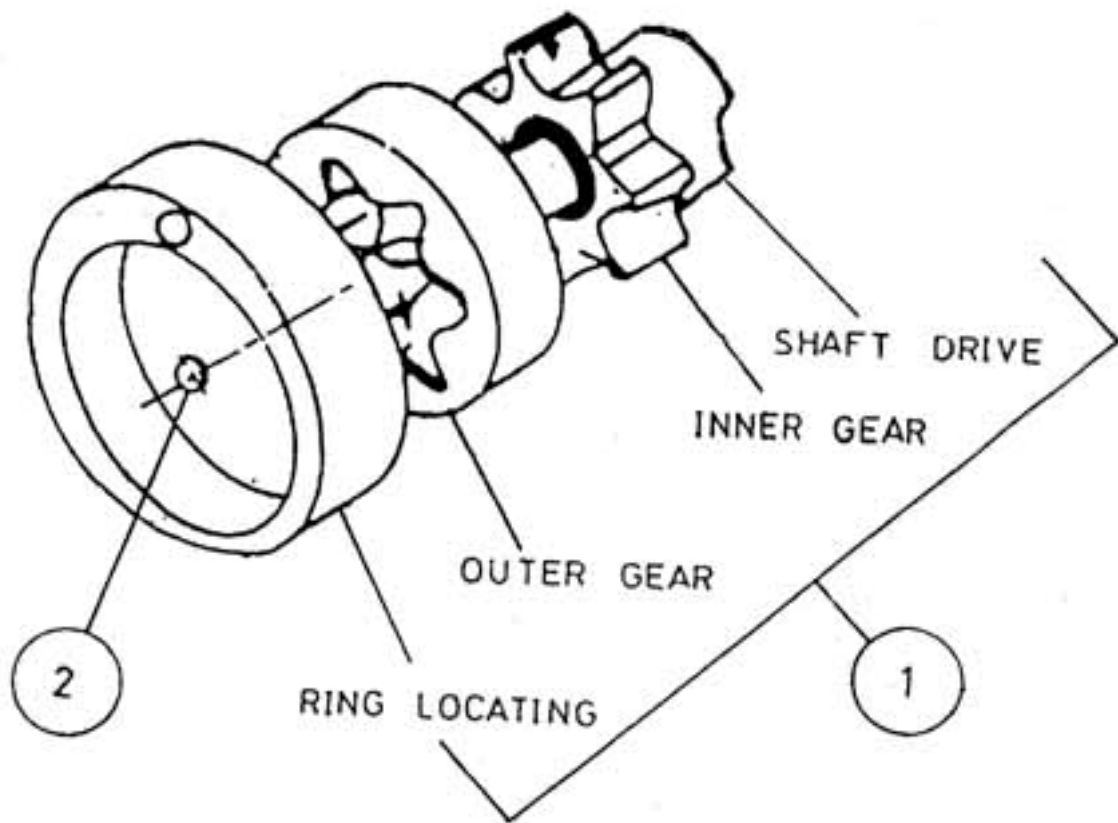

7. ASSEMBLY OIL PUMP - MODEL 8 x 7 NL

7. ASSEMBLY OIL PUMP - MODEL 8 x 7 NL

No.	Description	Ref Part No.	QTY
1	Assembly Oil Pump	30427140	1
2	Cover Shaft	30253892	1