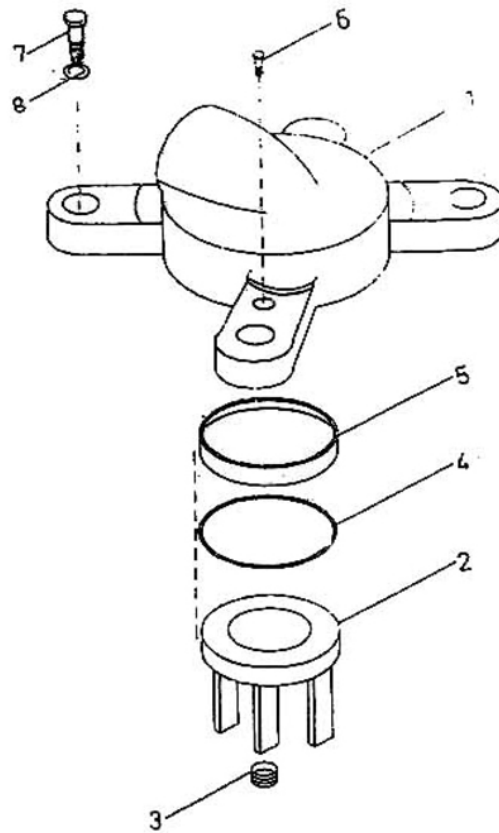

# 70265434 - ASSEMBLY UNLOADER

No.	Description	Ref Part No.	QTY
-	<b>ASSEMBLY UNLOADER</b>	<b>70265434</b>	-
1	- CAGE UNLOADER	31327190	1
2	- PLUNGER UNLOADER	30615751	1
3	- SPRING UNLOADER	31163637	1
4	- "O" RING 1-1/4" X 1-1/2" X 1/8"	95018164	1
5	- RING PISTON UNLOADER	30613236	1
6	- SCREW MACHINE	95261707	2
7	- SCREW CAP HEX HEAD 5/16" X 1-3/4"	70212162	4
8	- WASHER SPRING 5/16"	95096145	4