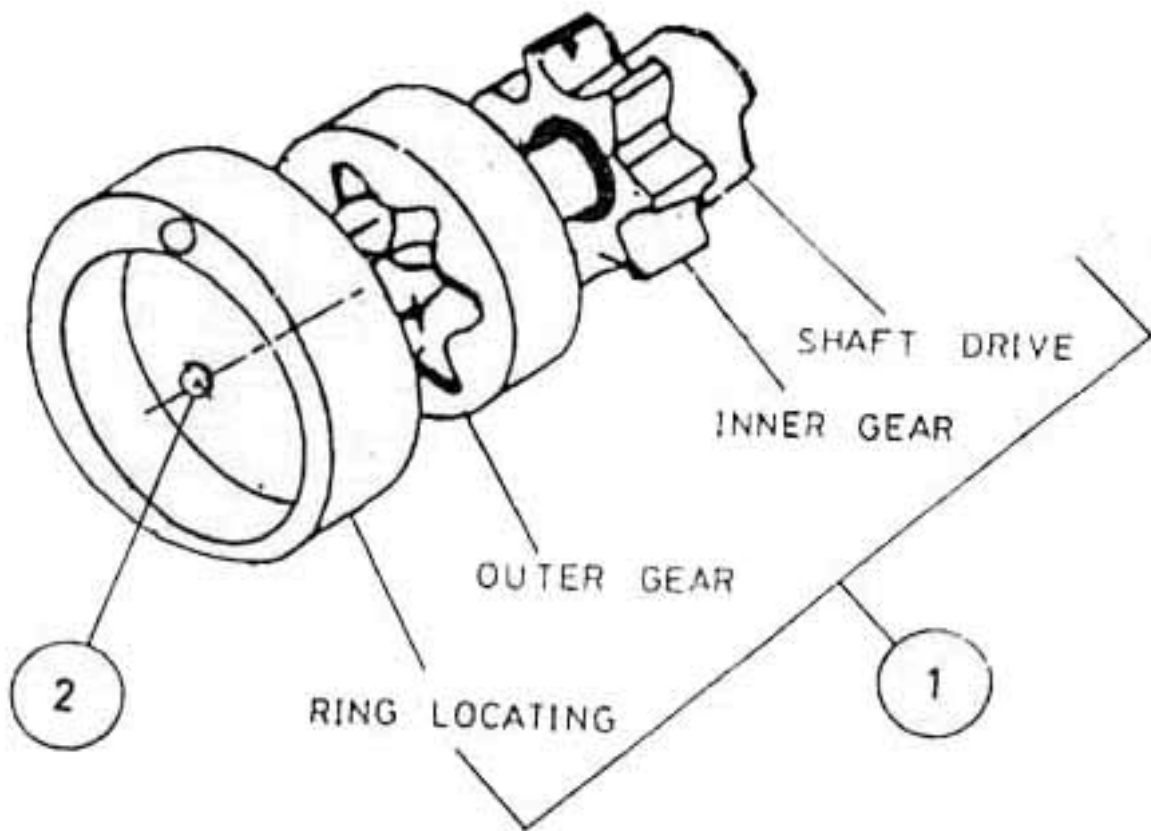

7. ASSEMBLY OIL PUMP - MODEL 7 x 5 LUB

7. ASSEMBLY OIL PUMP - MODEL 7 x 5 LUB

No.	Description	Ref Part No.	QTY
1	Assembly Oil Pump	30427140	1
2	Seal Oil Pump Shaft	37796240	1