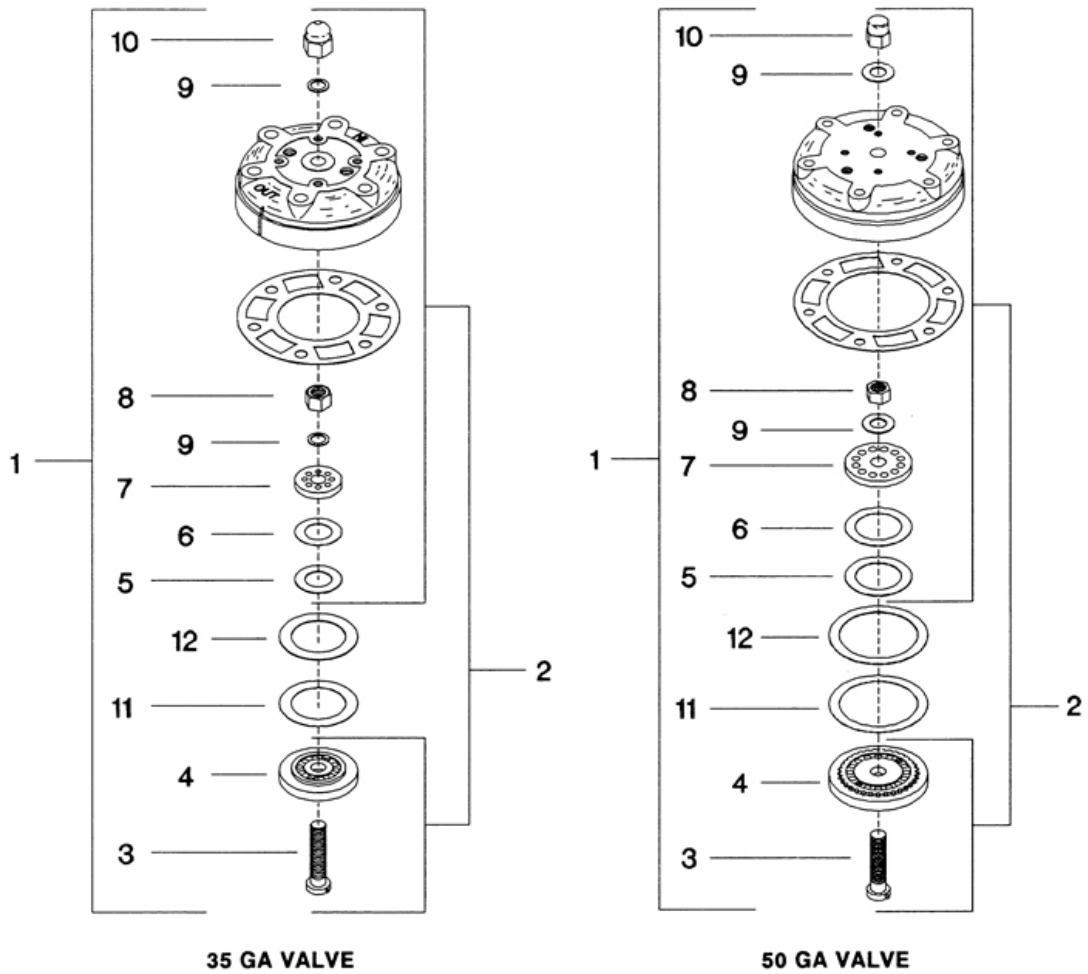

1. VALVE ASSEMBLY - BARE COMPRESSOR - MODEL 15T

All manufacturer's names, numbers, photos, product description and/or part numbers are used for reference purposes only & it is not implied that any part listed is the product of these manufacturers. Since Approvement are made from time to time, the illustration and specifications are subject to change without notice.

1. VALVE ASSEMBLY - BARE COMPRESSOR - MODEL 15T

No.	Description	Ref Part No.	QTY
1-1	Valve complete 35 GA	37004827	1
1-2	– Assembly valve	32156713	1
1-3	– – Bolt valve	30220925	1
1-4	– – Seat, valve - discharge	30217608	1
1-5	– – Plate valve - discharge	30215941	1
1-6	– – Spring, valve - discharge	30221576	1
1-7	– – Plate stop - discharge	30218994	1
1-8	– – Nut , Hex	95076808	1
1-9	– – Washer, belleville	32158644	2
1-10	– – Nut , Acorn	30287643	1
1-11	– Spring, valve - inlet	30221501	1
1-12	– Plate valve - inlet	30181499	1
1-1	Valve complete 50 GA	37004843	2
1-2	– Assembly valve	32156739	1
1-3	– – Bolt valve	30279897	1
1-4	– – Seat, valve - discharge	30229538	1
1-5	– – Plate valve - discharge	30181499	1
1-6	– – Spring, valve - discharge	30221501	1
1-7	– – Plate stop - discharge	30218978	1
1-8	– – Nut , hex	95076816	1
1-9	– – Washer, belleville	37092897	2
1-10	– – Nut , Acorn	30287650	1
1-11	– Spring, valve - inlet	30221550	1
1-12	– Plate valve - inlet	30215891	1