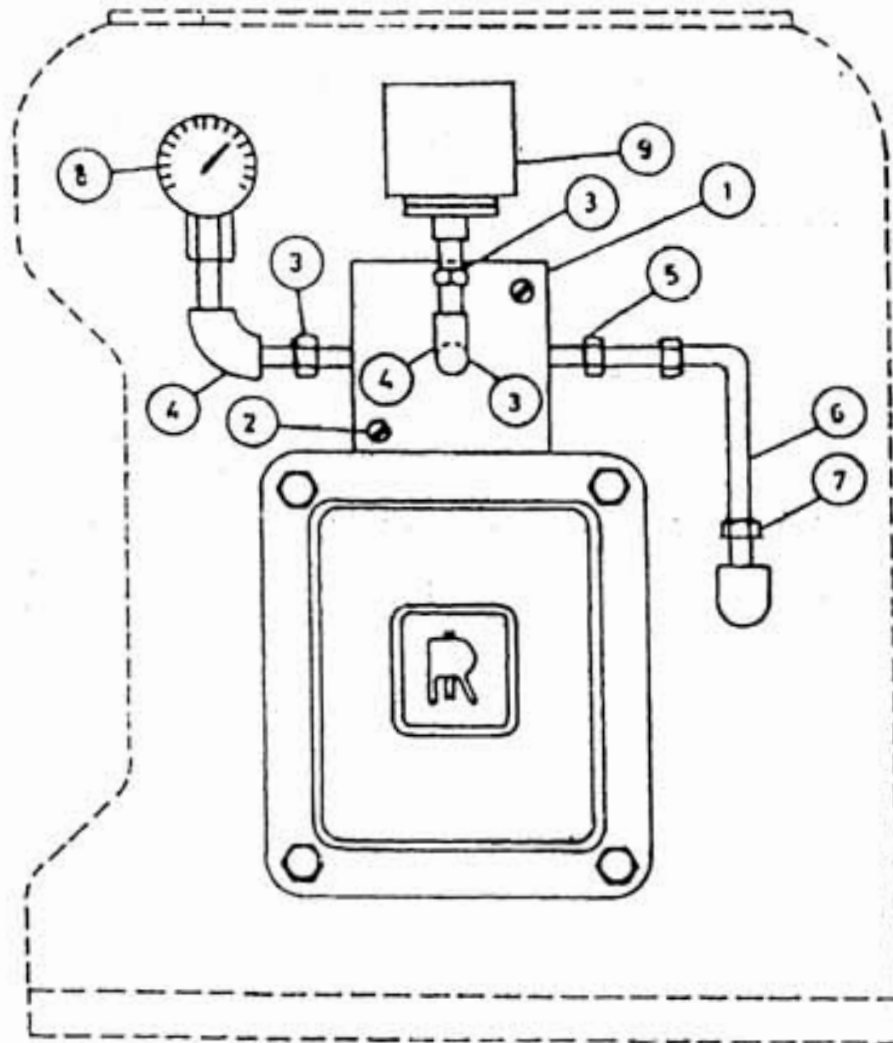

26. ACCESSORIES OIL - MODEL 9.5 x 7 NL

All manufacturer's names, numbers, photos, product description and/or part numbers are used for reference purposes only & it is not implied that any part listed is the product of these manufacturers. Since Approvement are made from time to time, the illustration and specifications are subject to change without notice.

26. ACCESSORIES OIL - MODEL 9.5 x 7 NL

No.	Description	Ref Part No.	QTY
1	Block Mounting 2" X 2"	97058226	1
2	Screw Machine	95111043	2
3	Nipple Hex 1/4" X 1/4"	94465895	3
4	Elbow 1/4" Forged	95069357	2
5	Connector Male 1/4" X 1/4"	70230487	1
6	Tube 1/4" X .035	70387246	2
7	Connector Male 1/4" X 1/8"	70219647	1
8	Gauge Pressure	94499290	1
9	Switch Pressure 1/4"	97071229	1