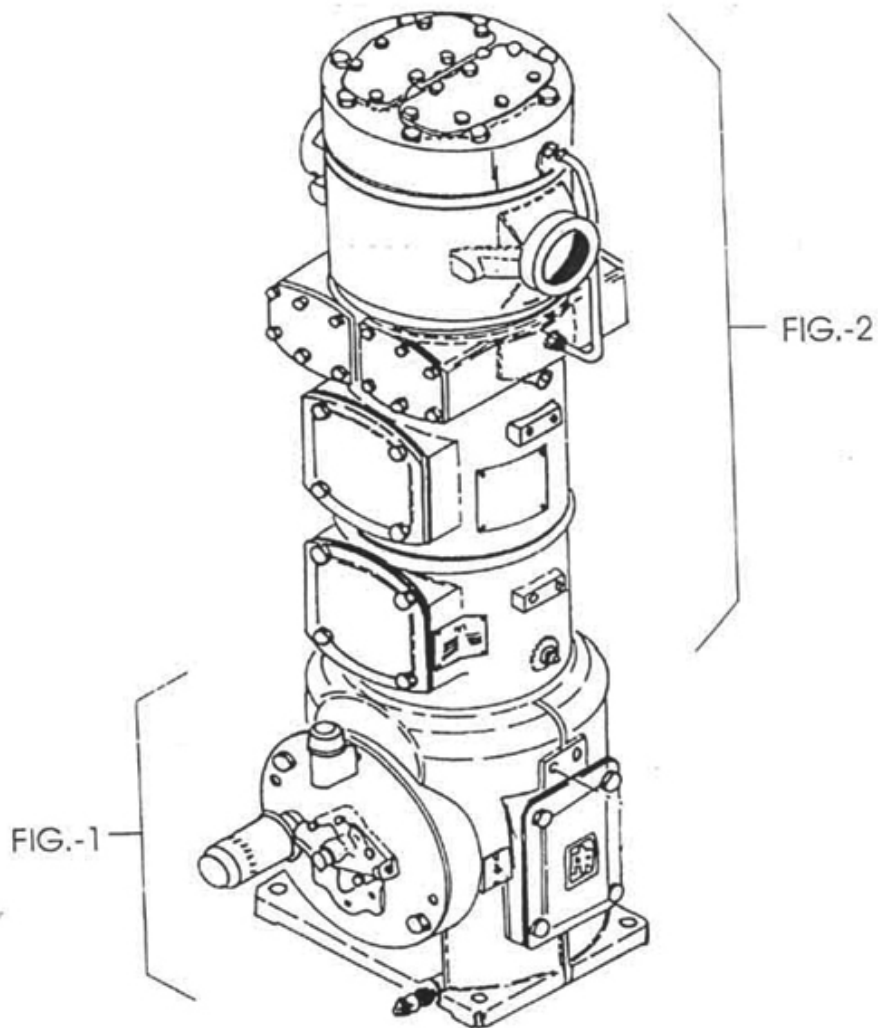

# 1. COMPRESSOR PARTS LIST - MODEL 9.5 x 7 NL

All manufacturer's names, numbers, photos, product description and/or part numbers are used for reference purposes only & it is not implied that any part listed is the product of these manufacturers. Since Approvement are made from time to time, the illustration and specifications are subject to change without notice.

## 1. COMPRESSOR PARTS LIST - MODEL 9.5 x 7 NL

No.	Description	Ref Part No.	QTY
1	Compressor	70316476	1
2	Filter Air	94454667	1
3	V-Sheave	30574024	1