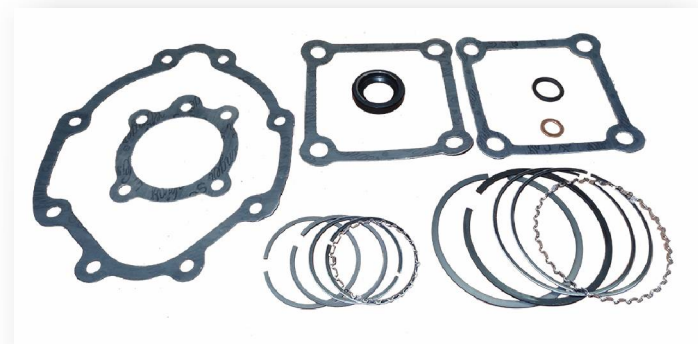

Service KIT For Model 2475

1. Gasket Set 32301434

No.	Description	QTY	Part No.	Part No.	SET
A	Gasket Set			32301434	1
	– Frame End Cover Gasket	1	32247884		
	– Oil Fill Plug O-Ring	1	32247850		
	– Shaft End Cover Gasket	1	32247876		
	– Copper Washer Gasket 1/2"	1	95674701		
	– Cyl/Frame Gasket	2	32247868		
	– VP/HP Cyl. O-Ring	1	32246878		
	– HP Airhead Gasket	1	32247926		
	– VP/HP Cylinder Gasket	1	32248197		
	– LP Airhead Gasket	1	32248189		
	Total	10			

2. Ring/Gasket Kit 32301517

No.	Description	QTY	Part No.	Part No.	SET
B	Ring/Gasket Kit			32301517	1
	– Frame End Cover Gasket	1	32247884		
	– Oil Fill Plug O-Ring	1	32247850		
	– Viton 1.12 Oil Seal (32204539)	1	32499923		
	– Shaft End Cover Gasket	1	32247876		
	– Copper Washer 1/2"	1	95674701		
	– Ring Set - HP 2 1/2"	1	32307910		
	– Ring Set - LP 4"	1	32307928		
	– Cyl/Frame Gasket	2	32247868		
	Total	9			