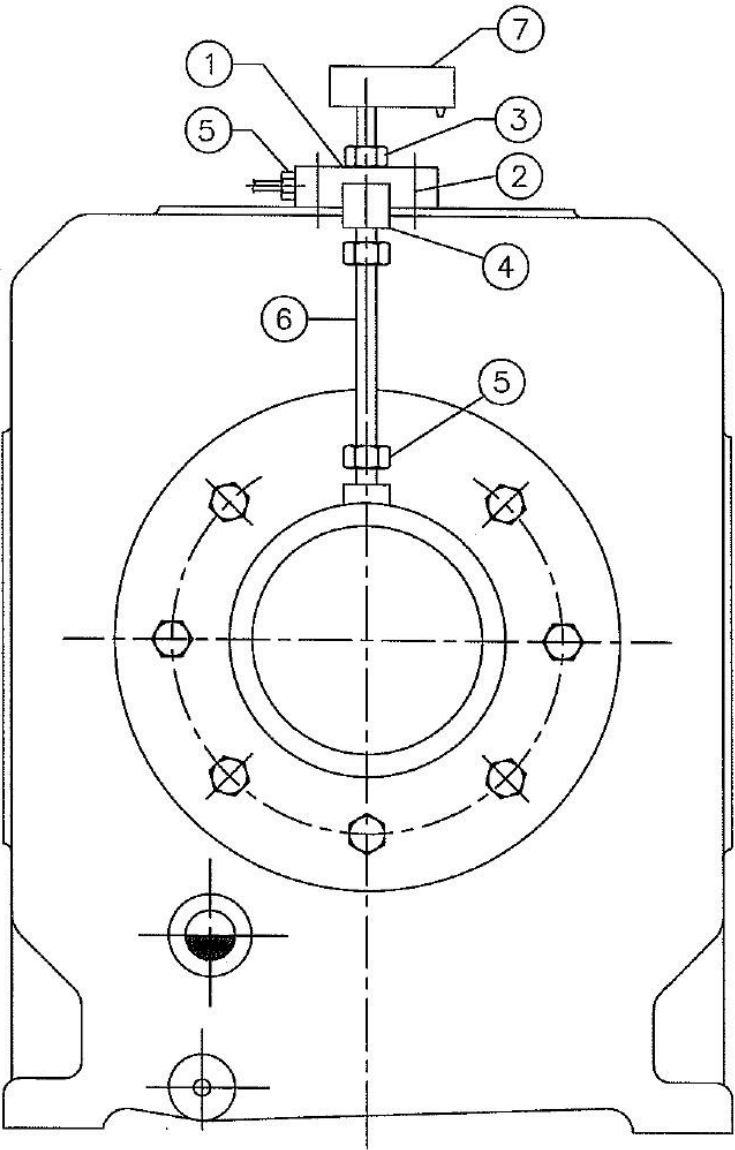

5 ACCESSORIES FRAME - MODEL - 12 & 7 X 7 PHE7 NL

5 ACCESSORIES FRAME - MODEL - 12 & 7 X 7 PHE7 NL

Sr.No	Description	Ref Part Nos	Qty
–	. . ACCESSORIES FRAME,IHE	70327192	1
5-1	. . . BLOCK MOUNTING 2X2	97058226	1
–	. . . WASHER SPRING 3/16	95037131	2
5-2	. . . SCREW M/C NO.10-24X1	95111043	2
5-3	. . . NIPPLE HEX 1/4 BSP X 1/4 BSP	94465895	1
5-4	. . . ELBOW MALE 1/4T X 1/4 NPT	70219795	1
5-5	. . . CONNECTOR MALE 1/4T X 1/4 NPT	70230487	2
5-6	. . . TUBE 1/4 X 0.035 SS SEAMLESS	94468261	1
5-7	. . . SWITCH PRESSURE 1/4" BSP (F)	97071229	1