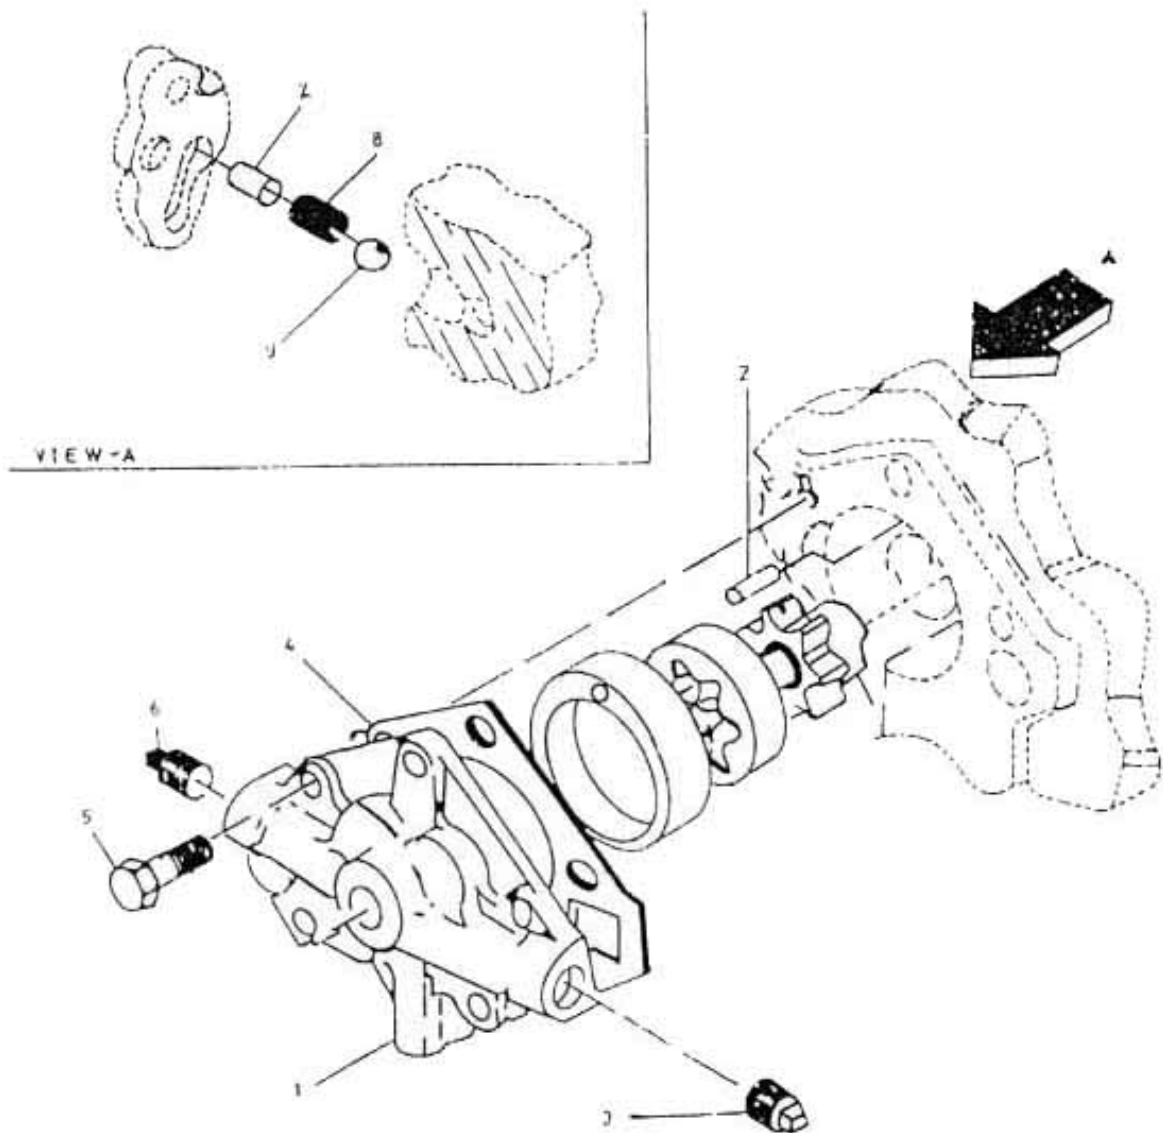

6. ASSEMBLY OIL PUMP COVER - MODEL 9.5 x 5 LUB

All manufacturer's names, numbers, photos, product description and/or part numbers are used for reference purposes only & it is not implied that any part listed is the product of these manufacturers. Since Approvement are made from time to time, the illustration and specifications are subject to change without notice.

6. ASSEMBLY OIL PUMP COVER - MODEL 9.5 x 5 LUB

No.	Description	Ref Part No.	QTY
1	Cover Oil Pump With Bush	39863683	1
7	Dowel Pin - Oil Pump 1/4" X 1"	95033825	1
3	Plug Pipe Sq. Hd 1/2"	95033619	1
4	Gasket Cover Oil Pump	30205280	1
5	Bolt Hex Head 7/16" X 1"	95104006	5
6	Plug Counter Shunk 3/8"	95101705	1
2	Pin Roll 5/16" X 1"	95098653	1
8	Spring Valve Relief	30508741IM	1
9	Ball Relief Valve 1/2"	95226627	1