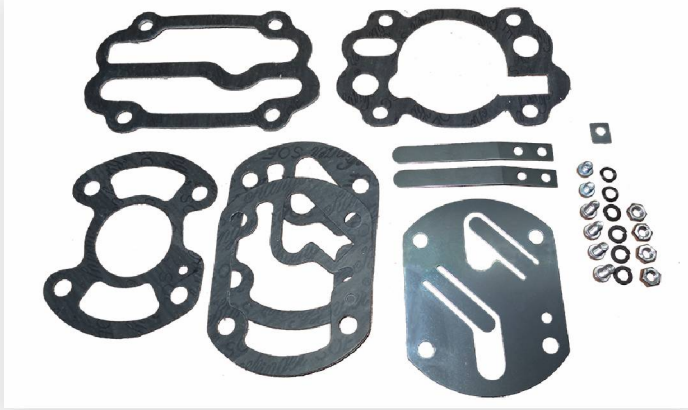

## Service KIT For Model 234

### 6. Valve/Gasket Kit - New Style 32127334

No.	Description	QTY	Part No.	Part No.	SET
F	Valve/Gasket Kit (New Style) (S/N. 567999 And Down)			32127334	1
	- Valve Plate	1	30215842		
	- LP Finger Valve	2	30221170		
	- HP Head Gasket	2	30786164		
	- LP Head Gasket	1	32232761		
	- HP Spacer Gasket	1	30280390		
	- LP Spacer Gasket	1	30280499		
	- Screw Fillister Head 1/4-20 x 1/4"	2	32035495		
	- Washer Belleville - 1/4"	2	32217382		
	- Nut-Hex 1/4-20	4	95416335		
	- Lock Washer, Spring - 1/4" (95648150)	4	32035479		
	- Screw, Fillister Head - 1/4-20 x 1/2"	4	32035461		
	Shim, Finger Valve	1	32139891		
	Total	25			