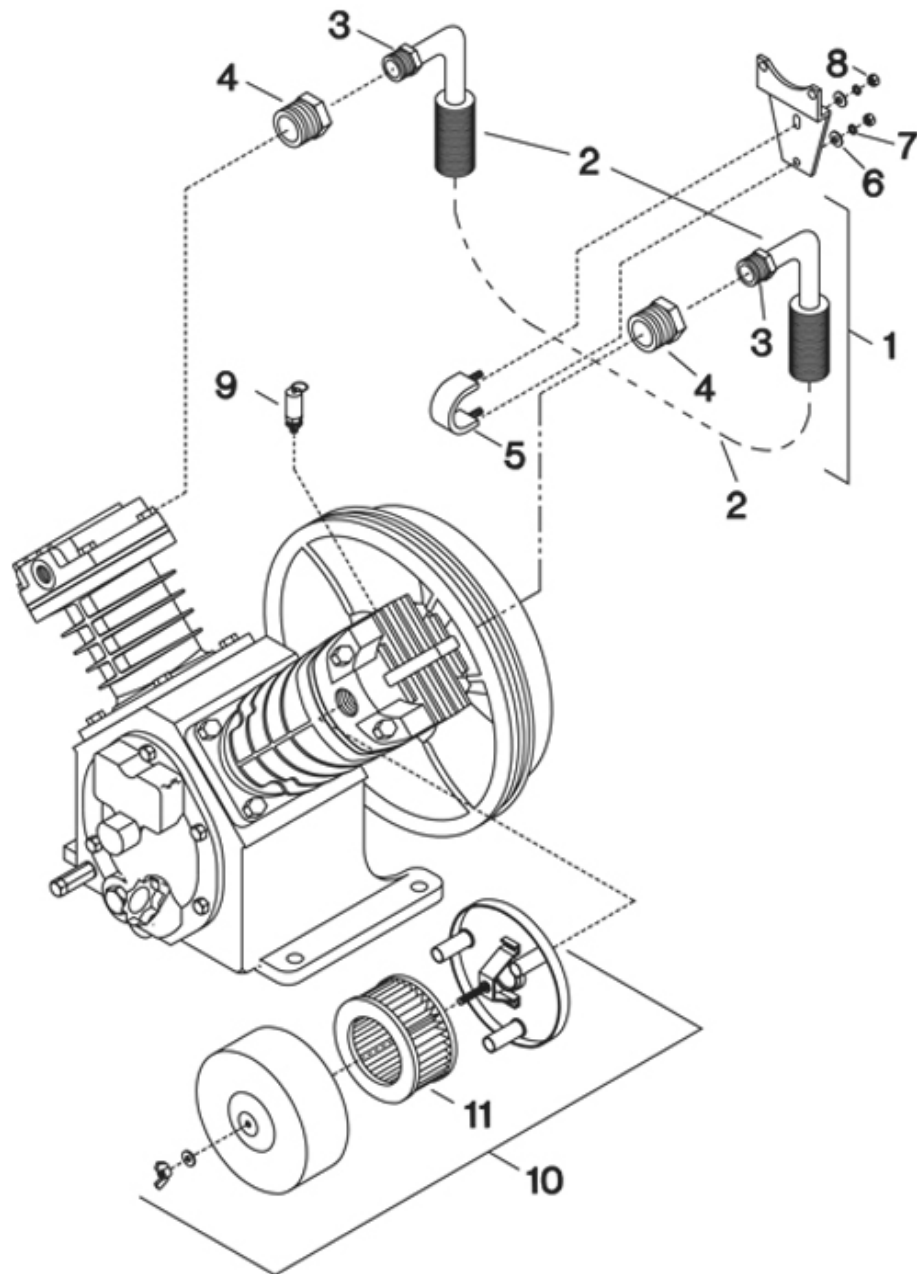

5. INTERCOOLER ASSEMBLY & TUBING - MODEL 2340

All manufacturer's names, numbers, photos, product description and/or part numbers are used for reference purposes only & it is not implied that any part listed is the product of these manufacturers. Since Approvement are made from time to time, the illustration and specifications are subject to change without notice.

5. INTERCOOLER ASSEMBLY & TUBING - MODEL 2340

No.	Description	Ref Part No.	QTY
5-1	Assy., Intercooler	97331003	1
5-2	– Intercooler	97330997	1
5-3	– Nut, Tube - 3/4"	95108577	2
5-4	– Connector, Tube - 3/4" X 3/4"	95083275	2
5-5	Clamp, Intercooler	32247942	1
5-6	Washer, Flat - 1/4"	95094298	2
5-7	Lockwasher, Spring - 1/4"	32035479	2
5-8	Nut, Hex - 1/4-20	95416335	2
5-9	Valve, Relief - 80 PSIG	72062185	1
5-10	Filter, Inlet - Complete	32170953	1
5-11	– Element, Filter - 10 Micron	32170979	1