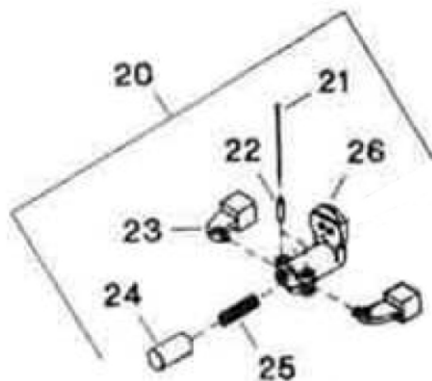

30210264 - CAP CRANKPIN ASSEMBLY

No.	Description	Ref Part No.	QTY
2-20	Cap Crankpin Assembly	30210264	–
2-21	– Lockwire	32006587	1
2-22	– Pin, Centrifugal Unloader	30215008	2
2-23	– Weight, Centrifugal Unloader	30221725	2
2-24	– Plunger, Centrifugal Unloader	30216118	1
2-25	– Spring, Centrifugal Unloader	30416978	1
2-26	– Body, Crankpin Cap	30210454	1