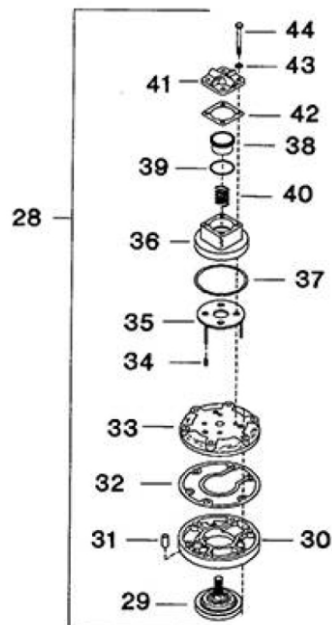

32226300 - ASSEMBLY AIRHEAD VALVE LP

No.	Description	Ref Part No.	QTY
2-28	Assembly Airhead Valve - Low Pressure	32226300	–
2-29	– Valve, 50 - Complete	37004843	1
2-30	– Airhead, Bottom	32222739	1
2-31	– Dowel	37114030	1
2-32	– Gasket, Airhead - Top/Bottom	37007747	1
2-33	– Airhead, Top	32226185	1
2-34	– Spring, Unloader Pin	32012395	3
2-35	– Plate, Unloader - Complete	32222788	1
2-36	– Body, Unloader	37129947	1
2-37	– Gasket, Unloader Body	30294698	1
2-38	– Piston, Unloader	32222507	1
2-39	– O-Ring, Unloader Piston	32225468	1
2-40	– Spring, Unloader Piston	30416853	1
2-41	– Cover, Unloader	37129905	1
2-42	– Gasket, Unloader Cover	30294656	1
2-43	– Washer - M10	32225286	4
2-44	– Capscrew - M10 X 90	32225138	4