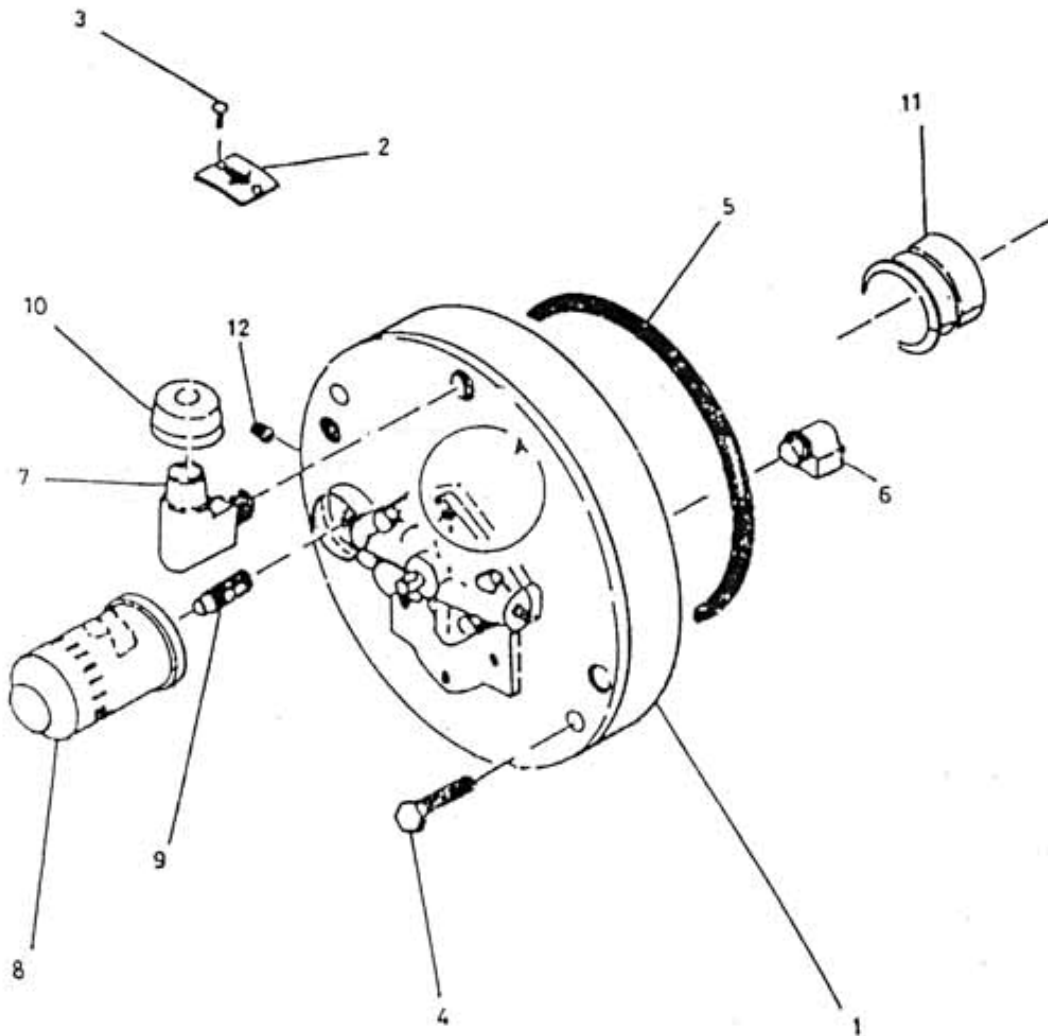

4. HOUSING MAIN BEARING & OIL PUMP - MODEL 8 x 5 NL

All manufacturer's names, numbers, photos, product description and/or part numbers are used for reference purposes only & it is not implied that any part listed is the product of these manufacturers. Since Approvement are made from time to time, the illustration and specifications are subject to change without notice.

4. HOUSING MAIN BEARING & OIL PUMP - MODEL 8 x 5 NL

No.	Description	Ref Part No.	QTY
1	Housing Main Bearing	70411467	1
2	Plate Rotation	39516646	1
3	Screw Machine 0.114" X 0.25"	39175070	2
4	Screw Cap Hex Head 5/8" X 3/4"	95104477	2
5	O' Ring 10-1/2" X 11" X 1/4"	95098067	1
6	Elbow Male 5/8"	94425162	1
7	Breather Elbow	39314323	1
8	Filter Oil	30472161	1
9	Adapter Oil Filter	30179220	1
10	Cap Breather	30557888	1
11	Bush Main Bearing Housing 5"	30557557	2
12	Plug Co. Sunk 3/8"	95101705	2