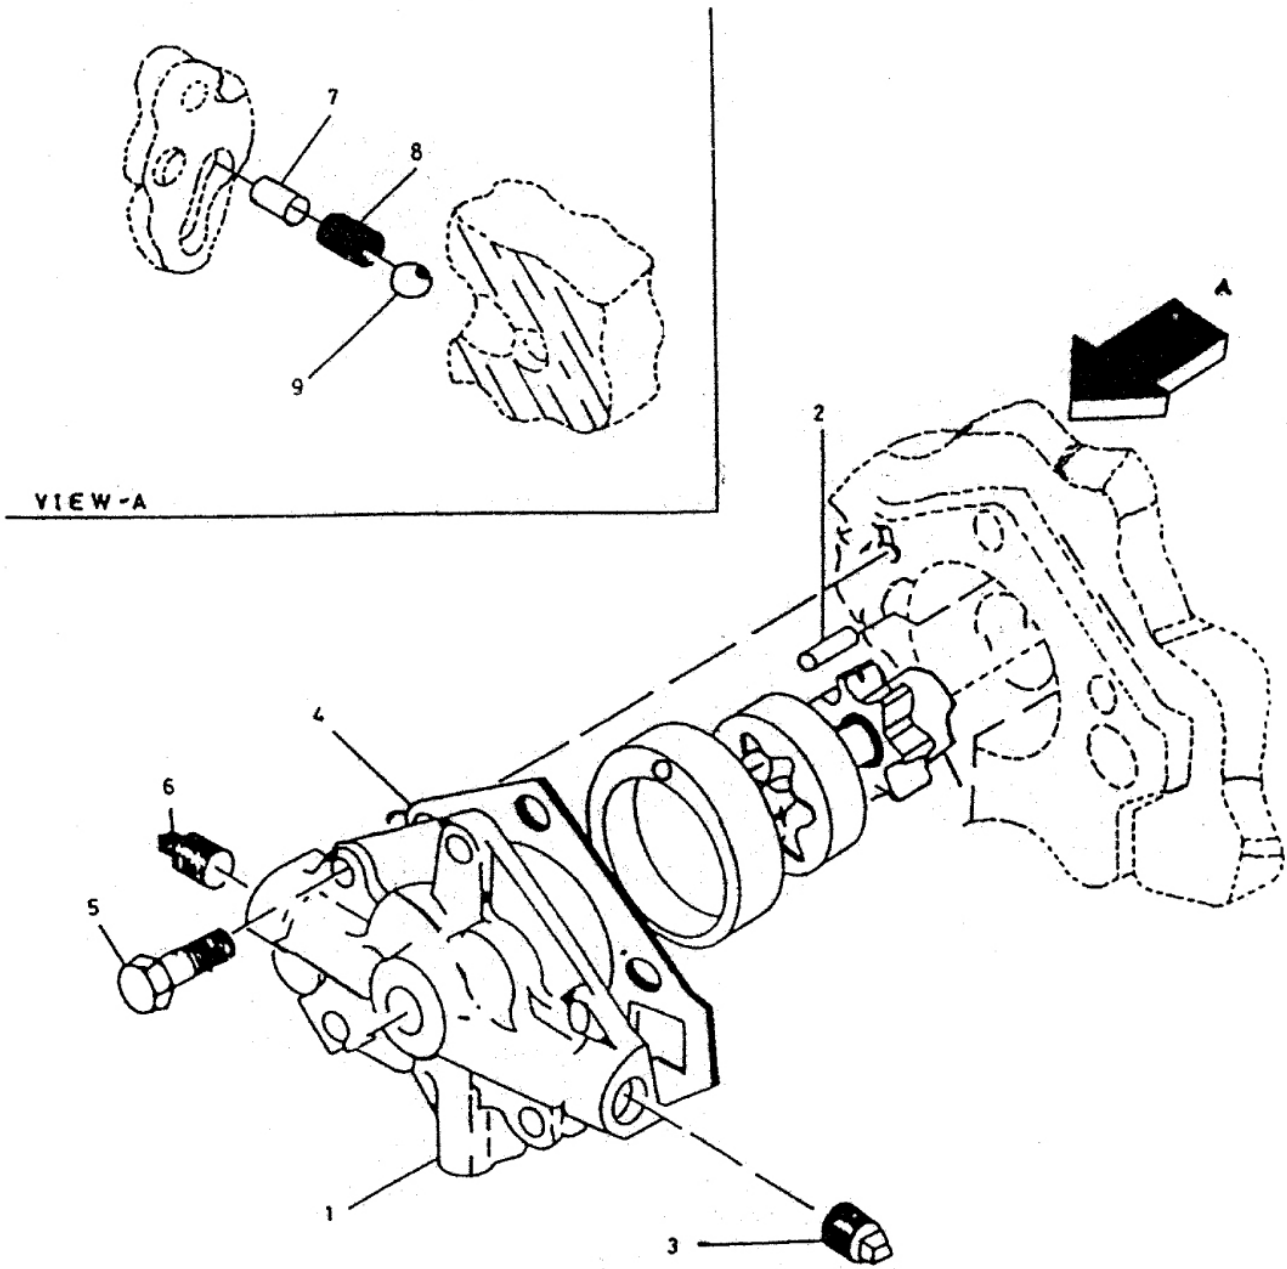

4 - ASSEMBLY OIL PUMP COVER - MODEL - 4 x 5 ESV NL Parts For Compressor

4 - ASSEMBLY OIL PUMP COVER - MODEL - 4 x 5 ESV NL

Parts For Compressor

Sr.No	Description	Ref Part Nos	Qty
–	-- ASSEMBLY OIL PUMP COVER	31165376	–
4-48	---- COVER LUBRICATOR OIL PUMP WITH BUSH	39863683	1
4-49	---- PIN DOWEL -OIL PUMP-1/4DX1L	95033825	1
4-53	---- PLUG PIPE SQ.HD 1/2 NPT CS BLACK	95033619	1
4-51	---- GASKET COVER OIL PUMP	30205280	1
4-52	---- SCREW CAP HEX HEAD 7/16 X 1	95104006	5
4-50	---- PLUG COUNTER SHUNK 3/8IN NPT	95101705	1
4-54	---- PIN ROLL 5/16 X 1	95098653	1
4-55	---- SPRING VALVE RELIEF	30508741	1
4-56	---- BALL RELIEF VALVE, 1/2 INCH, E52100	95320446	1