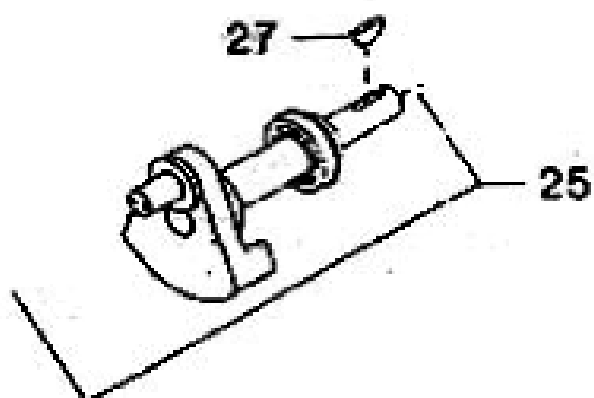

# 30211577 - CRANKSHAFT COMPLETE

No.	Description	Ref Part No.	QTY
2-25	Crankshaft Complete	30211577	-
2-27	- Key, woodruff	95433173	1