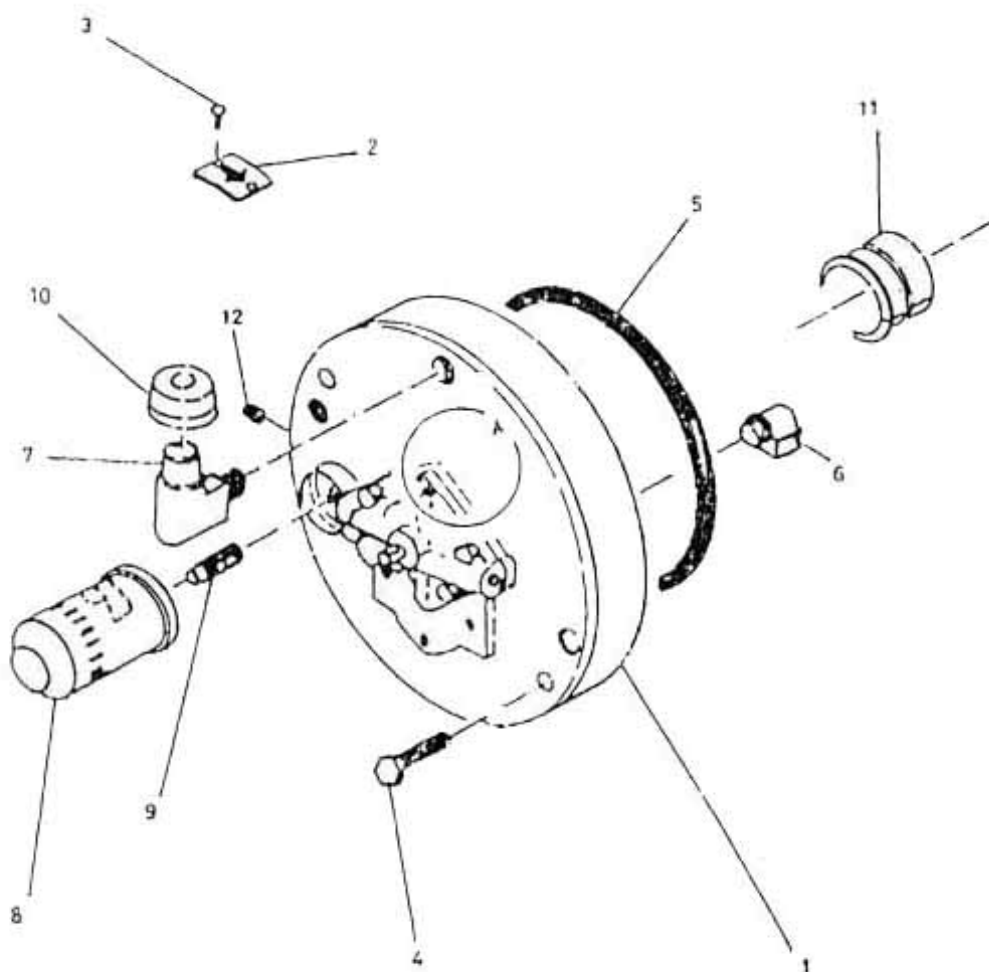

4. HOUSING MAIN BEARING & OIL PUMP - MODEL 8 x 5 LUB

All manufacturer's names, numbers, photos, product description and/or part numbers are used for reference purposes only & it is not implied that any part listed is the product of these manufacturers. Since Approvement are made from time to time, the illustration and specifications are subject to change without notice.

4. HOUSING MAIN BEARING & OIL PUMP - MODEL 8 x 5 LUB

No.	Description	Ref Part No.	QTY
1	Housing Main Bearing	37073624	1
2	Plate Rotation	39516646	1
3	Screw Machine 0.114" X 0.25"	39175070	2
4	Screw Cap Hex Head 5/8" X 3/4"	95104477	2
5	"O" Ring 10-1/2" X 11" X 1/4"	95098067	1
6	Elbow Male 5/8"	94425162	1
7	Breather Elbow	39314323	1
8	Filter Oil	30472161	1
9	Adapter Oil Filter	30179220	1
10	Cap Breather	30557888	1
11	Bush Main Bearing Housing 5"	30557557	2
12	Plug Co. Sunk 3/8"	95101705	2