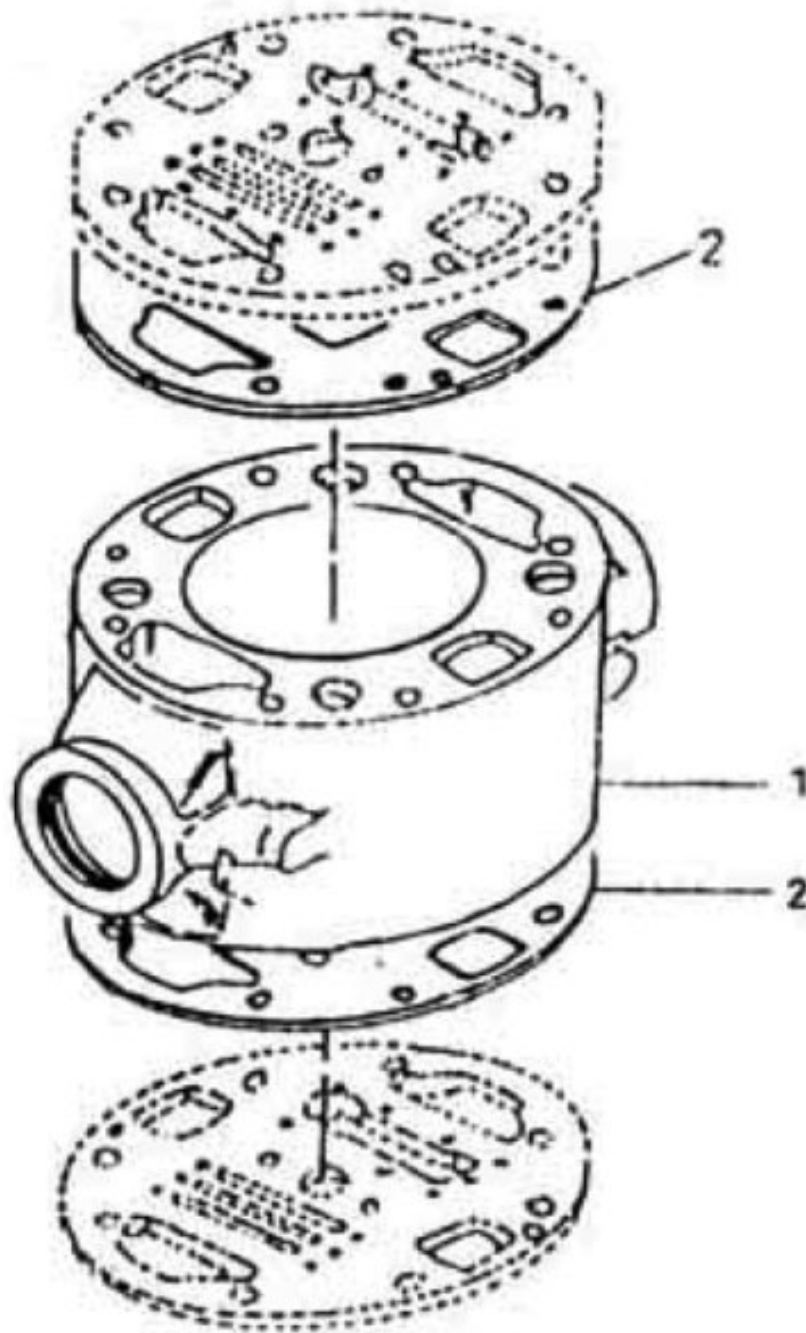

13. ASSEMBLY CYLINDER - MODEL 8 x 7 NL

All manufacturer's names, numbers, photos, product description and/or part numbers are used for reference purposes only & it is not implied that any part listed is the product of these manufacturers. Since Approvement are made from time to time, the illustration and specifications are subject to change without notice.

13. ASSEMBLY CYLINDER - MODEL 8 x 7 NL

No.	Description	Ref Part No.	QTY
–	Assembly Cylinder	70222682	–
1	– Cylinder	30559942	1
2	– Gasket Cylinder	39541990	2