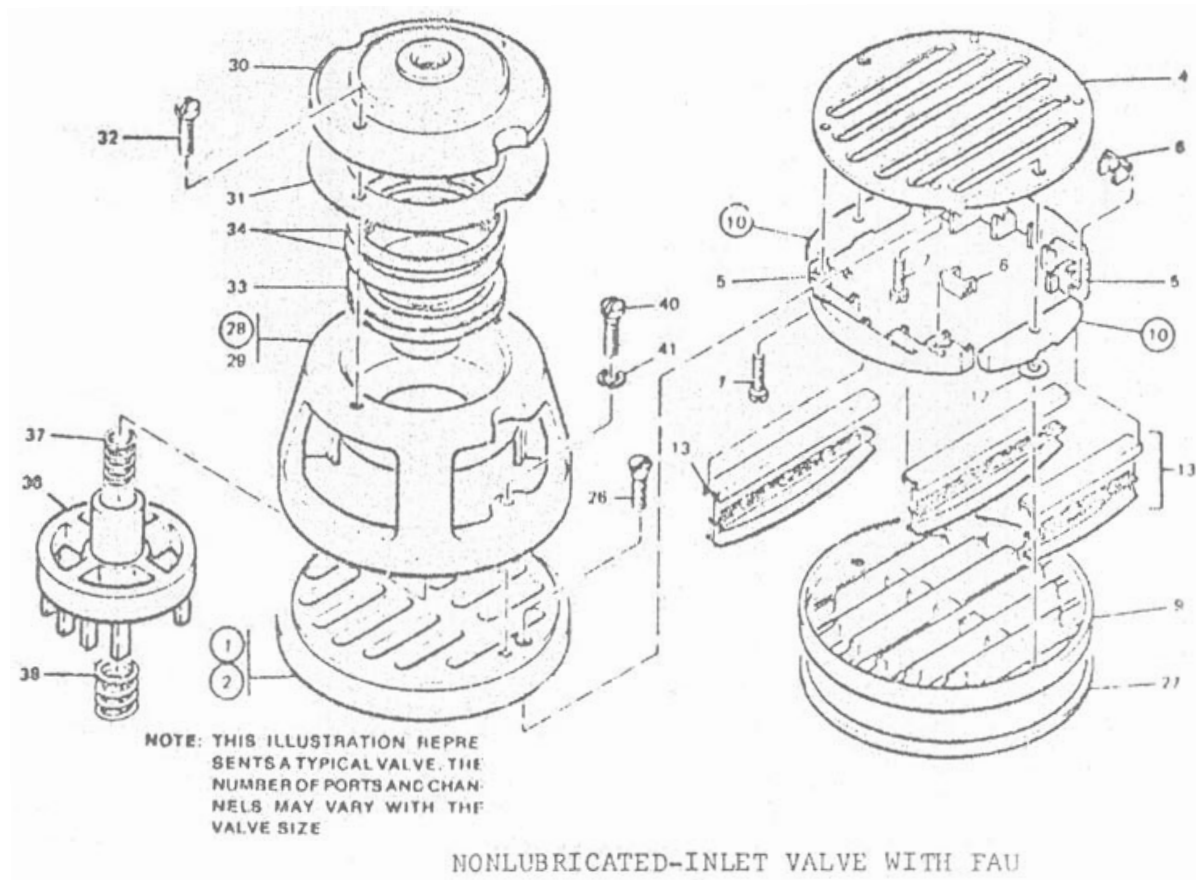

4. VALVE INLET COMPLETE - MODEL 11 X 7 ESV NL

4. VALVE INLET COMPLETE - MODEL 11 X 7 ESV NL

No.	Description	Ref Part No.	QTY
1	Valve Inlet Compl	A43C1WSD	–
2	Seat - Valve	A43C3WSR	1
–	Seat - Bear	NP	1
4	Plate - Seat	A43C18WS	1
5	Holder Guide	1W89616	2
6	Guide	1W89610	10
7	Screw - Guide Holder	1W89606	4
9	Stop - Plate	A43C5WS	1
10	Balancer Flow	X1559T2	2
–	Balancer - Bare	X1559T2X	2
12	Washer	1W89633	2
13	Set Channel & Springs	A43C33WSB	1
26	Machine Screw	77A2S101	2
27	Gasket - Valve Seat	X1014T52-46	1
28	Unloader - Free Air Compl	X1334TA43A	1
29	Cage	1R15252P1	1
30	Cover	1W1163P7	1
33	Piston	1W26141	1
36	Plunger	1W26142	1
31	Cover - Gasket	1W26133	1
37	Spring	PP391	1
38	Lifting Spring	PP579	1
34	Ring - Piston	X1244T3D	2
32	Screw F. HD. - CVR	87A2C149	2
40	Screw F. HD.	87A2C147	2
41	Lock Washer	14A5C55	2